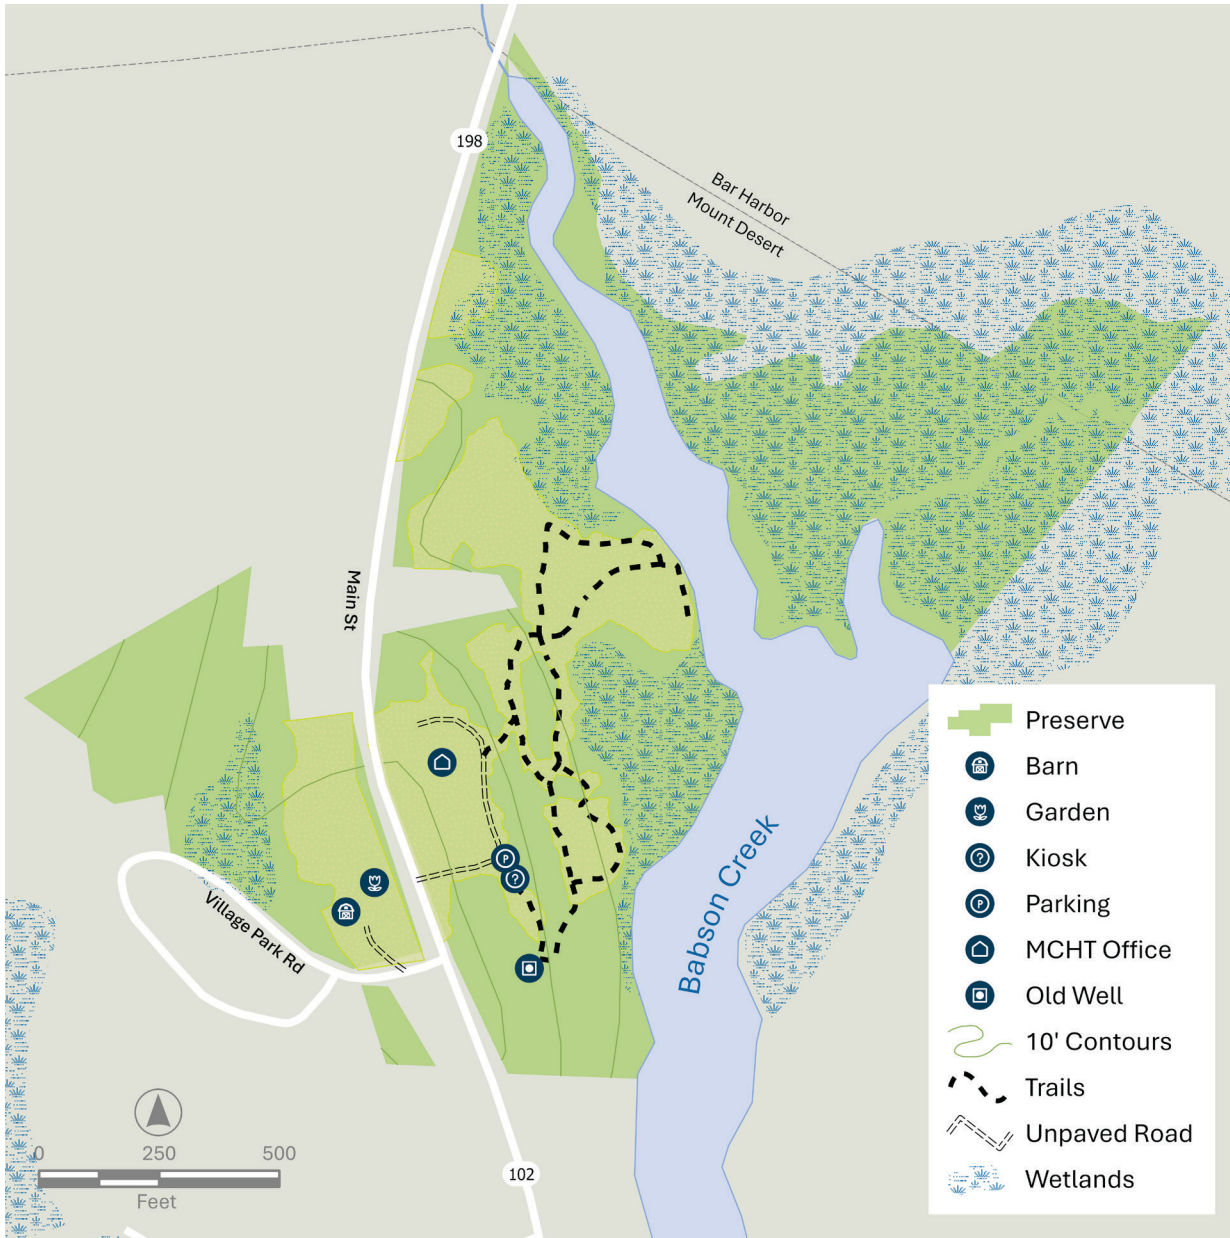

Babson Creek

Mount Desert, Maine

Preserve Guidelines

- Carry out all trash (including pet waste)
- Keep pets under control
- Overnight parking is not permitted
- Please respect the privacy of preserve neighbors
- Please remember to leave no trace

- Ticks can carry Lyme and other diseases that are a health risk to people and pets
- Use EPA-registered insect repellents on your skin and clothing
- Inspect yourself, your clothes, and pets for ticks
- Shower and wash clothes soon after being outdoors
- Contact your doctor if a rash develops near a tick bite