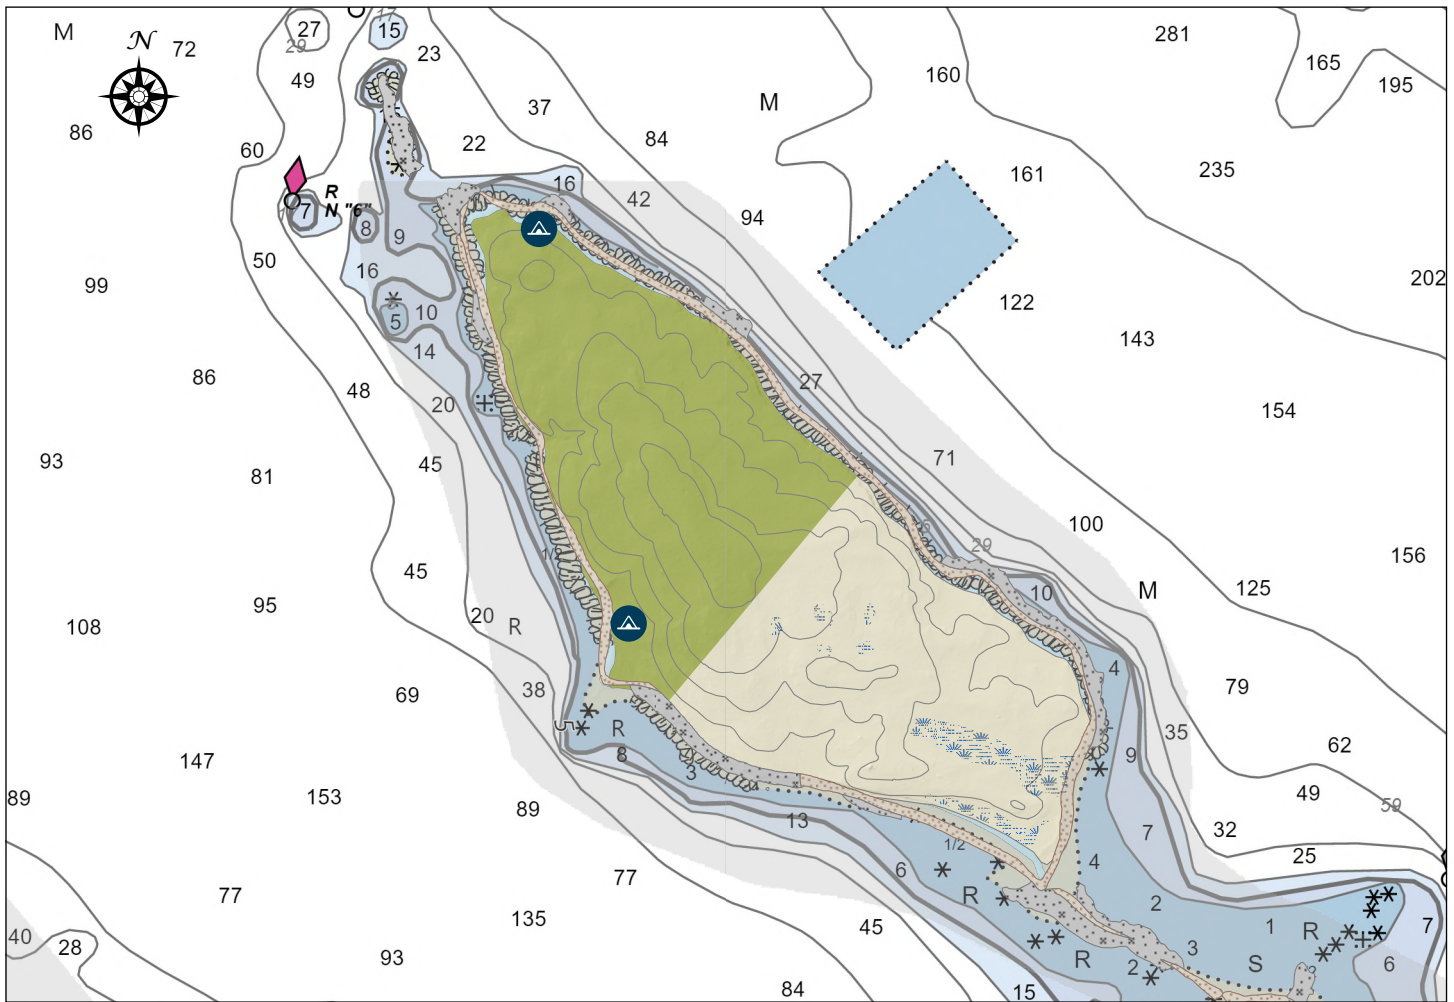

Tinker Island

Tremont, Maine

Preserve Guidelines

- Camp at established campsites
 - Limit stay to two nights
 - Groups of six or more & commercial users by permission only.
- Campfires permitted, must be smaller than 3ft
 - Do not build fire rings
 - Keep all fires below high tide line, unless in provided fire ring at west campsite
 - Do not cut or break tree limbs, dead or alive
 - Leave no fire unattended
 - Completely extinguish all fires
- Carry out all trash and waste
 - Including human and pet waste and toilet paper
- Keep pets under control
- Please respect the privacy of preserve neighbors

Legend

- Preserve
- Campsite
- Beach
- Intertidal Ledge
- 10' Contours
- Wetlands