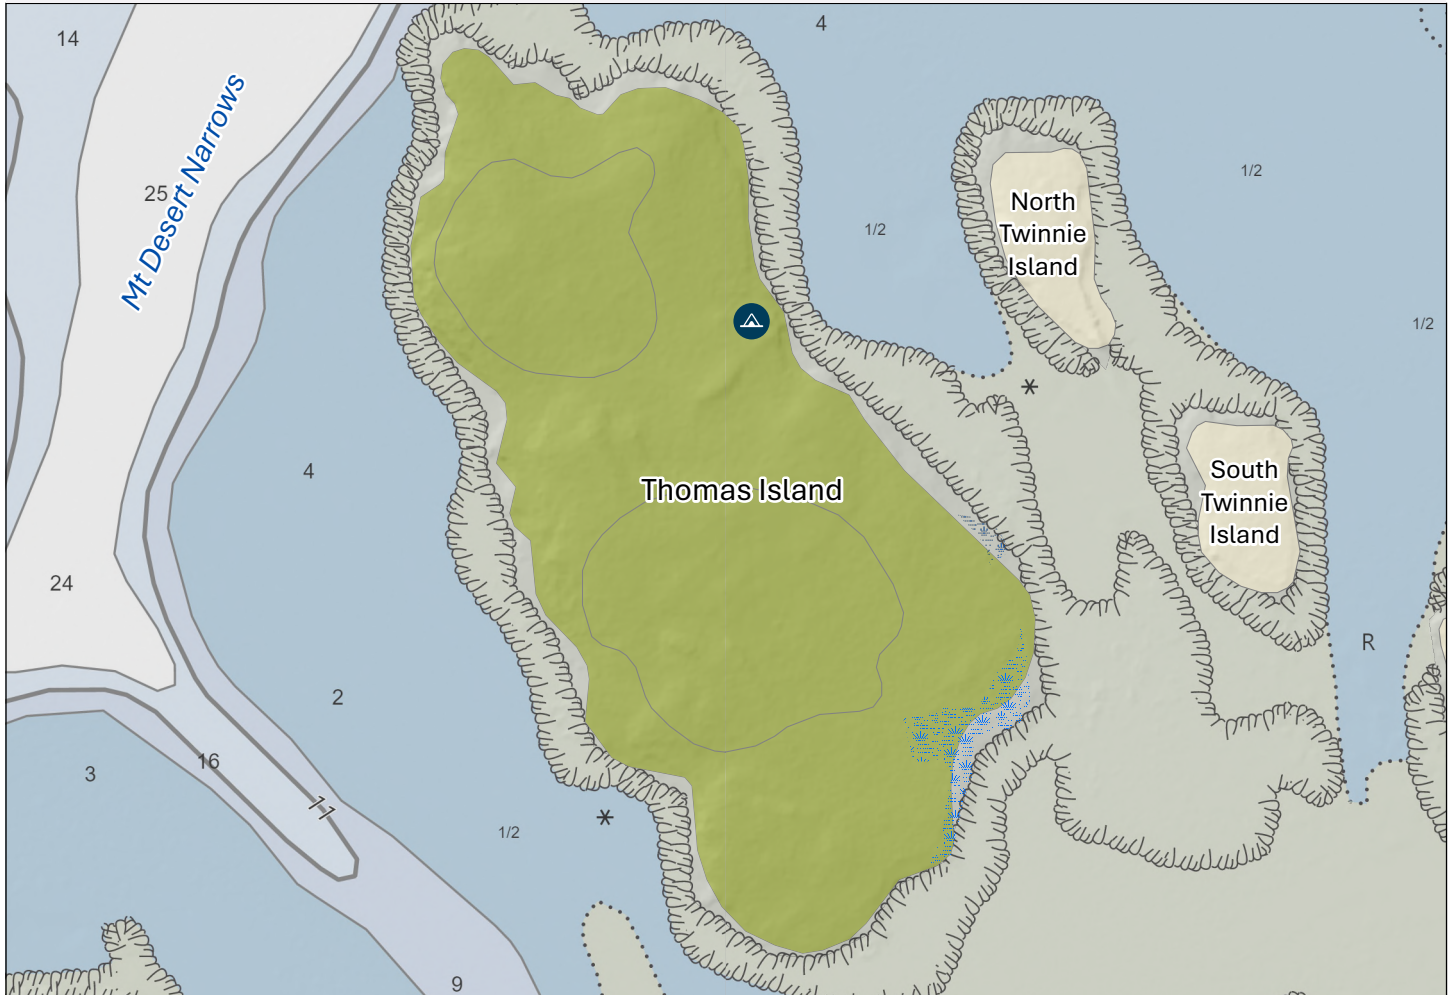

# Thomas Island

Bar Harbor, Maine

## Legend

-  Preserve
-  Campsite
-  10' Contours
-  Wetlands