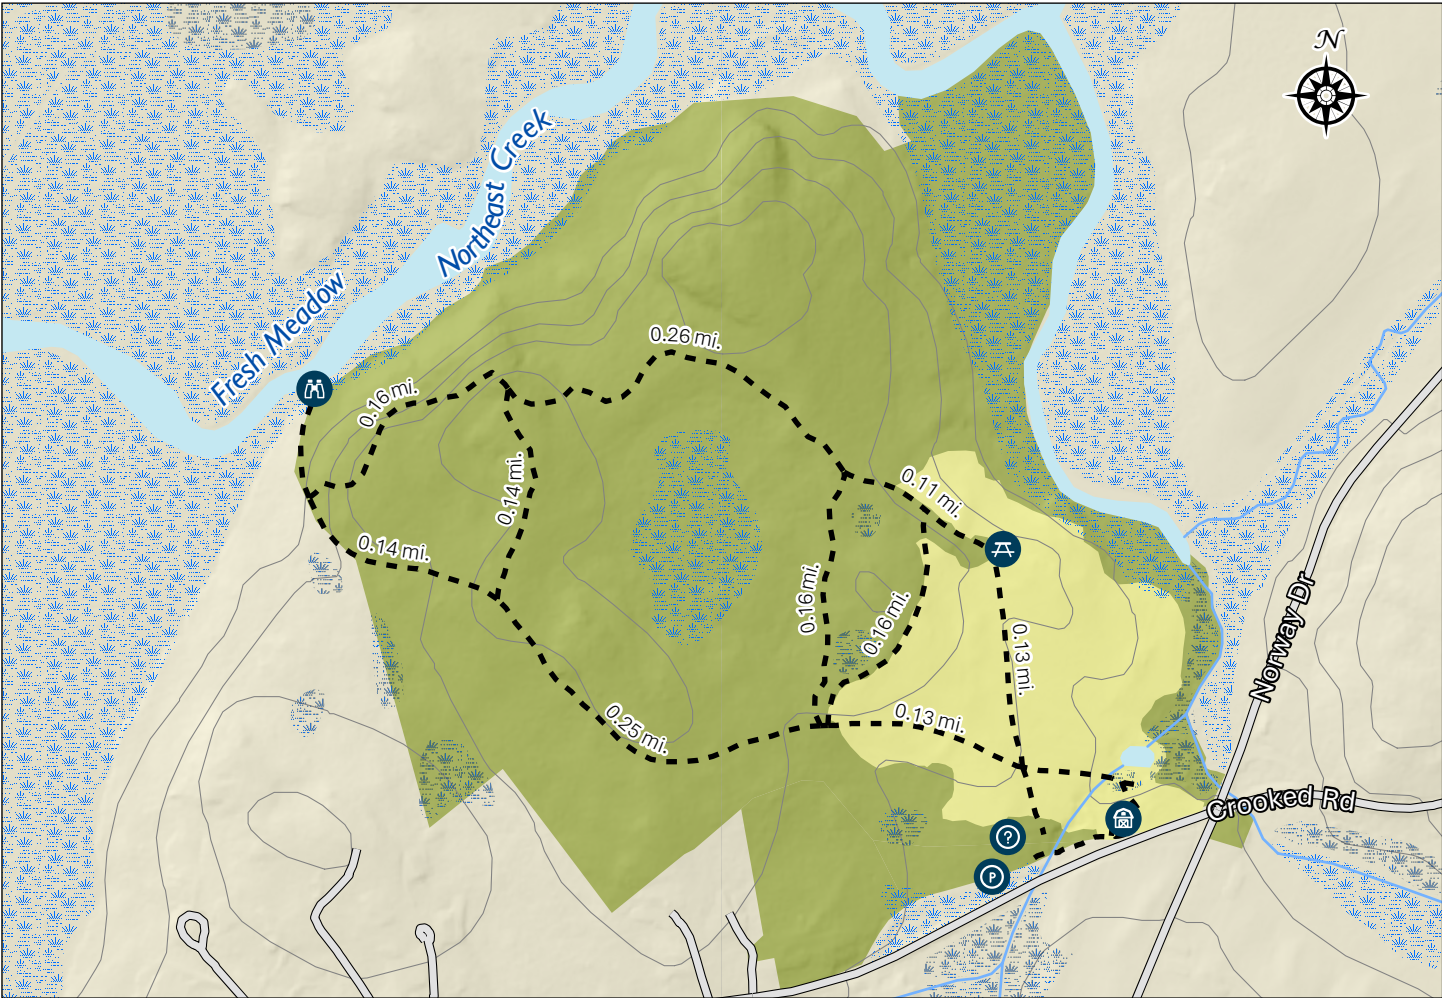

# Stone Barn Farm

Bar Harbor, Maine

## Preserve Guidelines

- No camping or overnight parking permitted
- No fires permitted
- Carry out all trash and waste
  - Including human and pet waste and toilet paper
- Keep pets on leash and carry out all waste
- Please respect the privacy of preserve neighbors
- Foot traffic only, no bikes or mechanized vehicles

## Legend

- Preserve (Forested)
- Preserve (Field)
- Barn
- Kiosk
- Parking
- Picnic Table
- Scenic View
- Trails
- 10' Contours
- Marsh