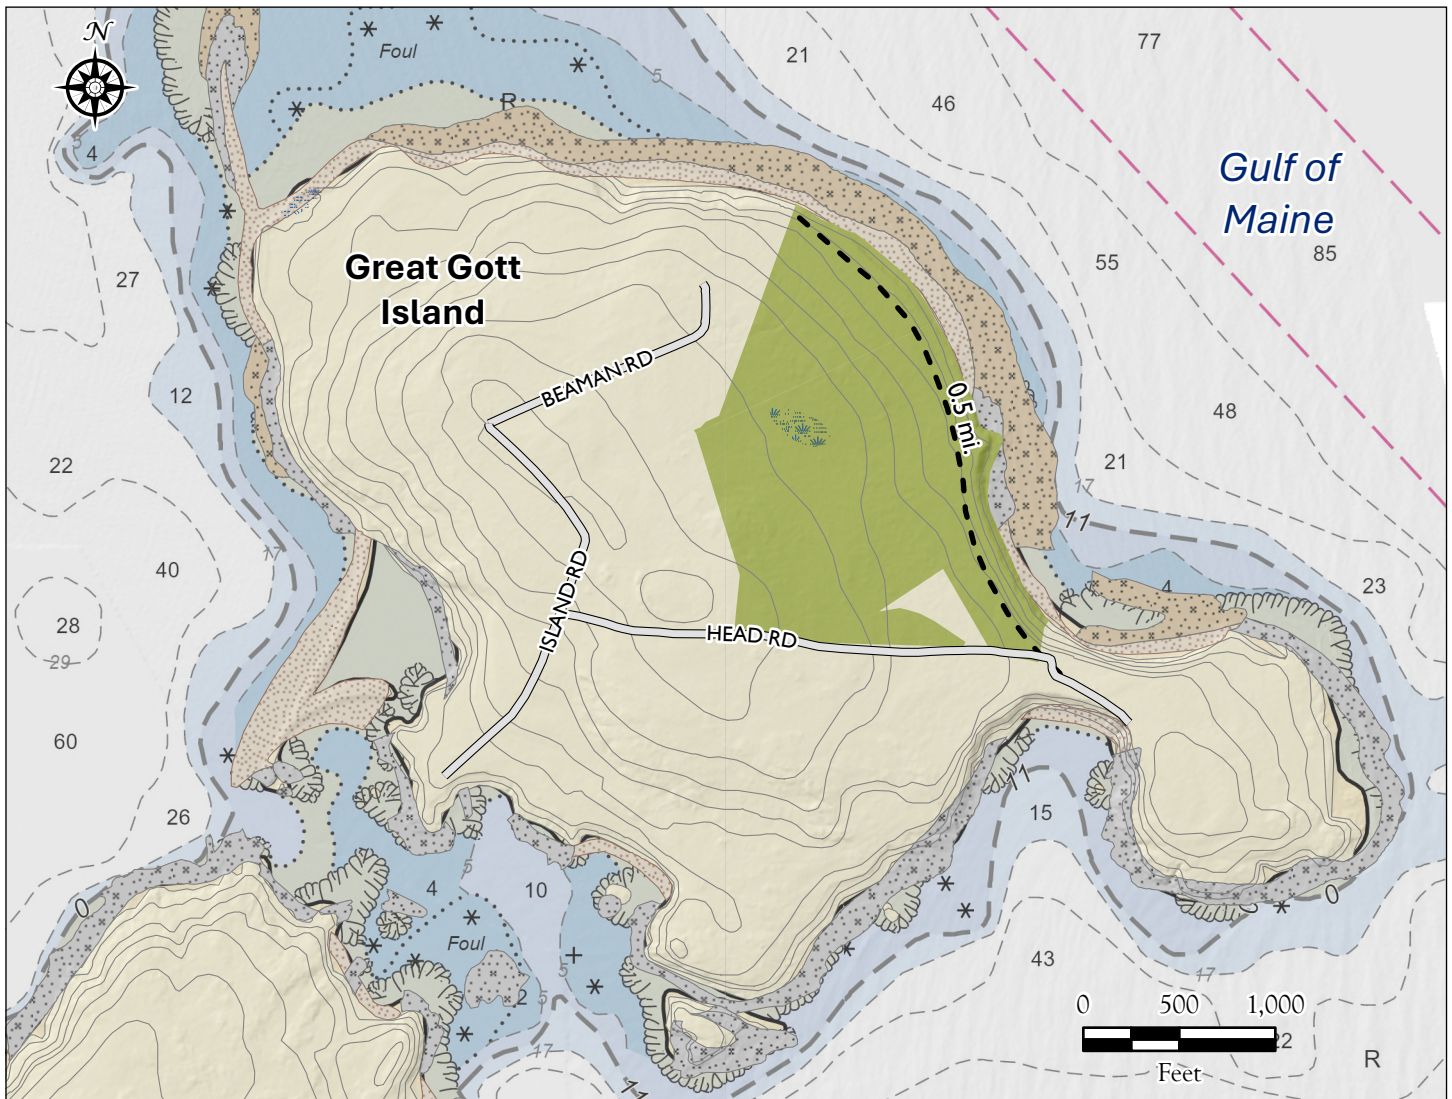

# Great Gott Island

Tremont, Maine

## Legend

- Preserve
- Trails
- Wetlands
- Beach
- Gravel Bar
- Intertidal Ledge
- Public Roads
- 10' Contours