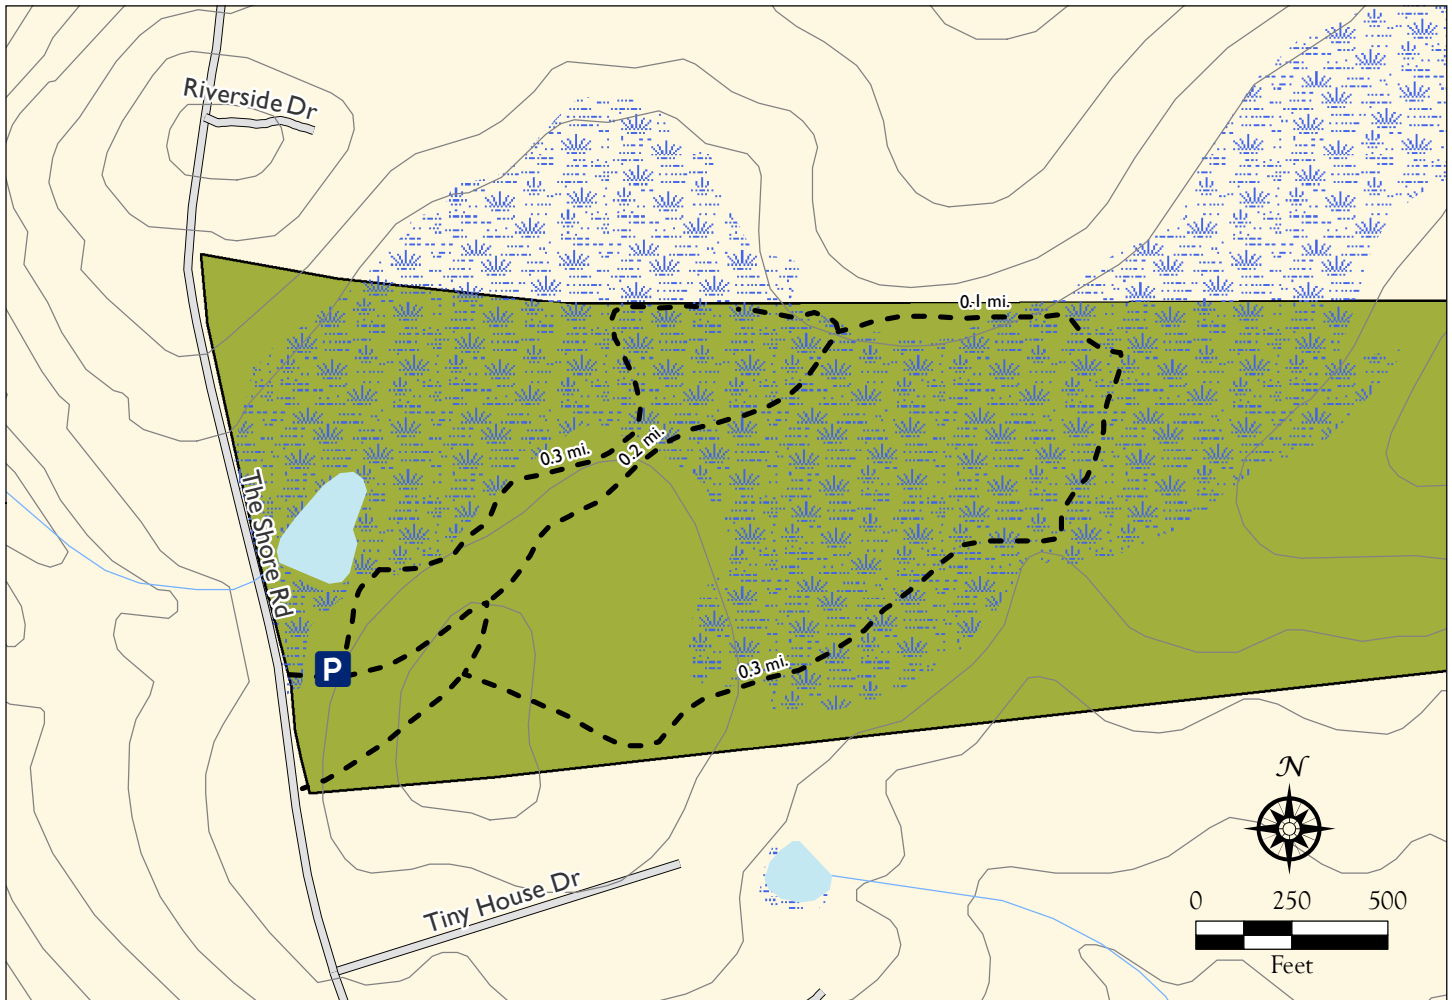

Rene Henderson

Castine, Maine

Preserve Guidelines

- No camping permitted
- No fires permitted
- Carry out all trash
 - Including human and pet waste and toilet paper
- Keep pets under strict voice or leash control
- Please respect the privacy of preserve neighbors

Legend

-  Preserve
-  Parking Area
-  Trails
-  Streams
-  20' Contours
-  Wetlands