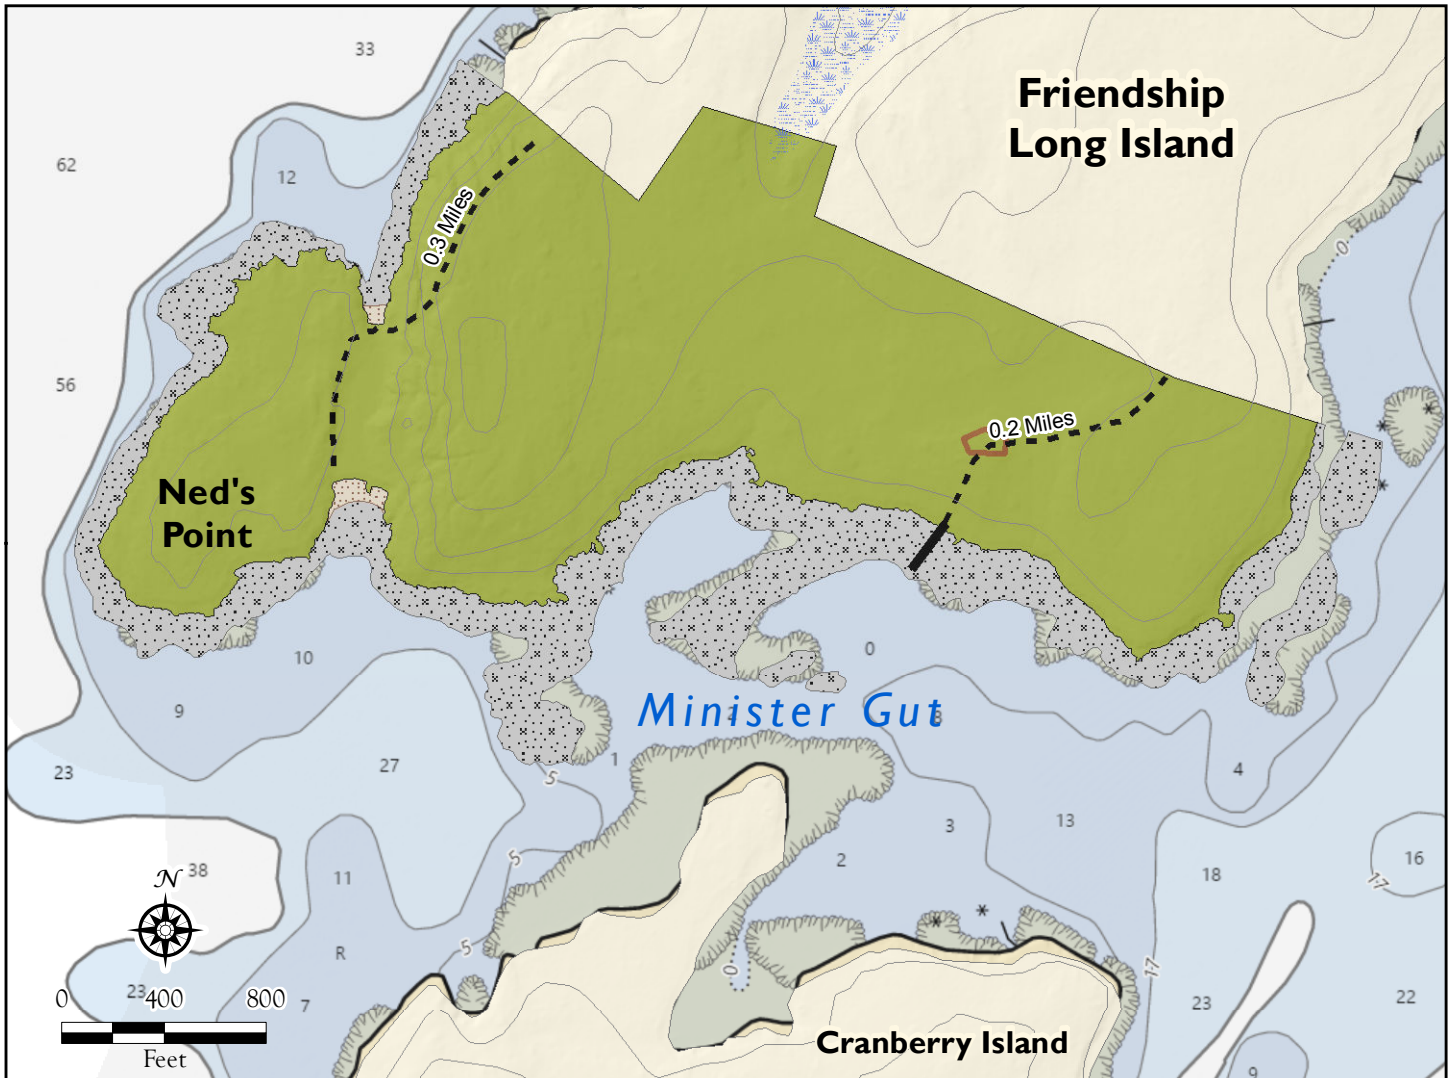

Ned's Point Preserve

Friendship, Maine

Preserve Guidelines

- Carry out all trash
 - Including human and pet waste and toilet paper
- Keep pets under control
- No fires allowed
- No camping allowed
- Please respect the privacy of preserve neighbors

Legend

- Preserve
- Preserve: Intertidal
- Meadow
- Beach
- Pier
- Trails
- 20' Contours
- Wetlands