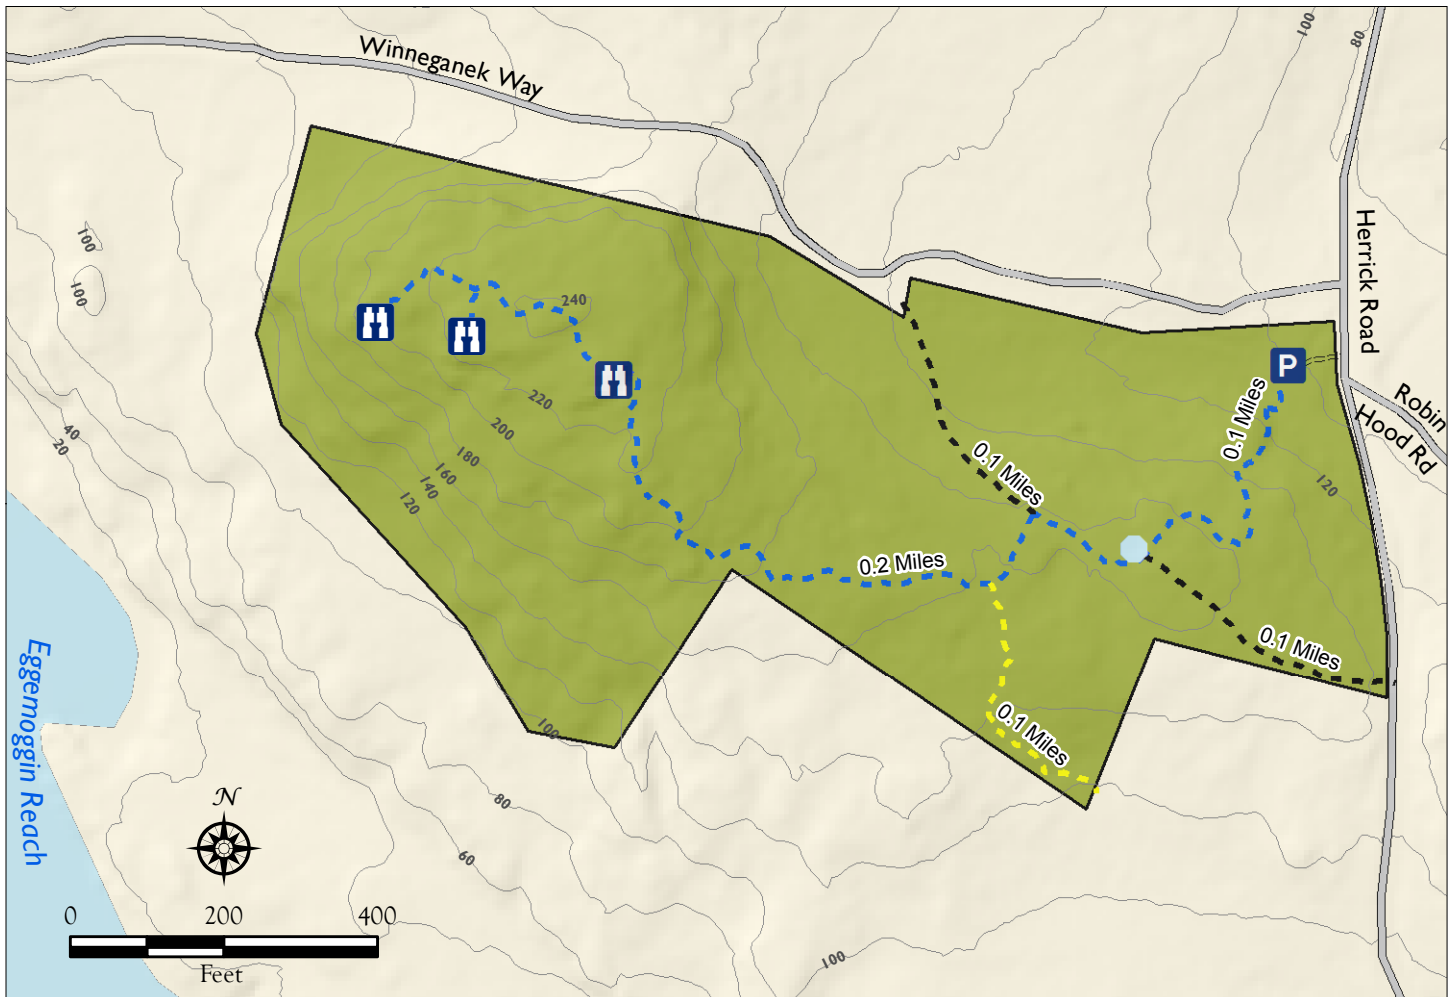

Lookout Rock

Brooksville, Maine

Preserve information/guidelines

- No Camping Permitted
- No Fires Permitted
- Stay on Established Trails
- Carry Out All Trash
 - Including Human and Pet Waste and Toilet Paper
- Keep Pets Under Control
- Please Respect the Privacy of Preserve Neighbors
- Commercial Use By Permission Only

Legend

- Preserve
- Trail
- Blue Dot Trail
- Yellow Dot Trail
- Driveway
- 20' contour lines
- Parking Area
- Viewpoints
- Frog pond