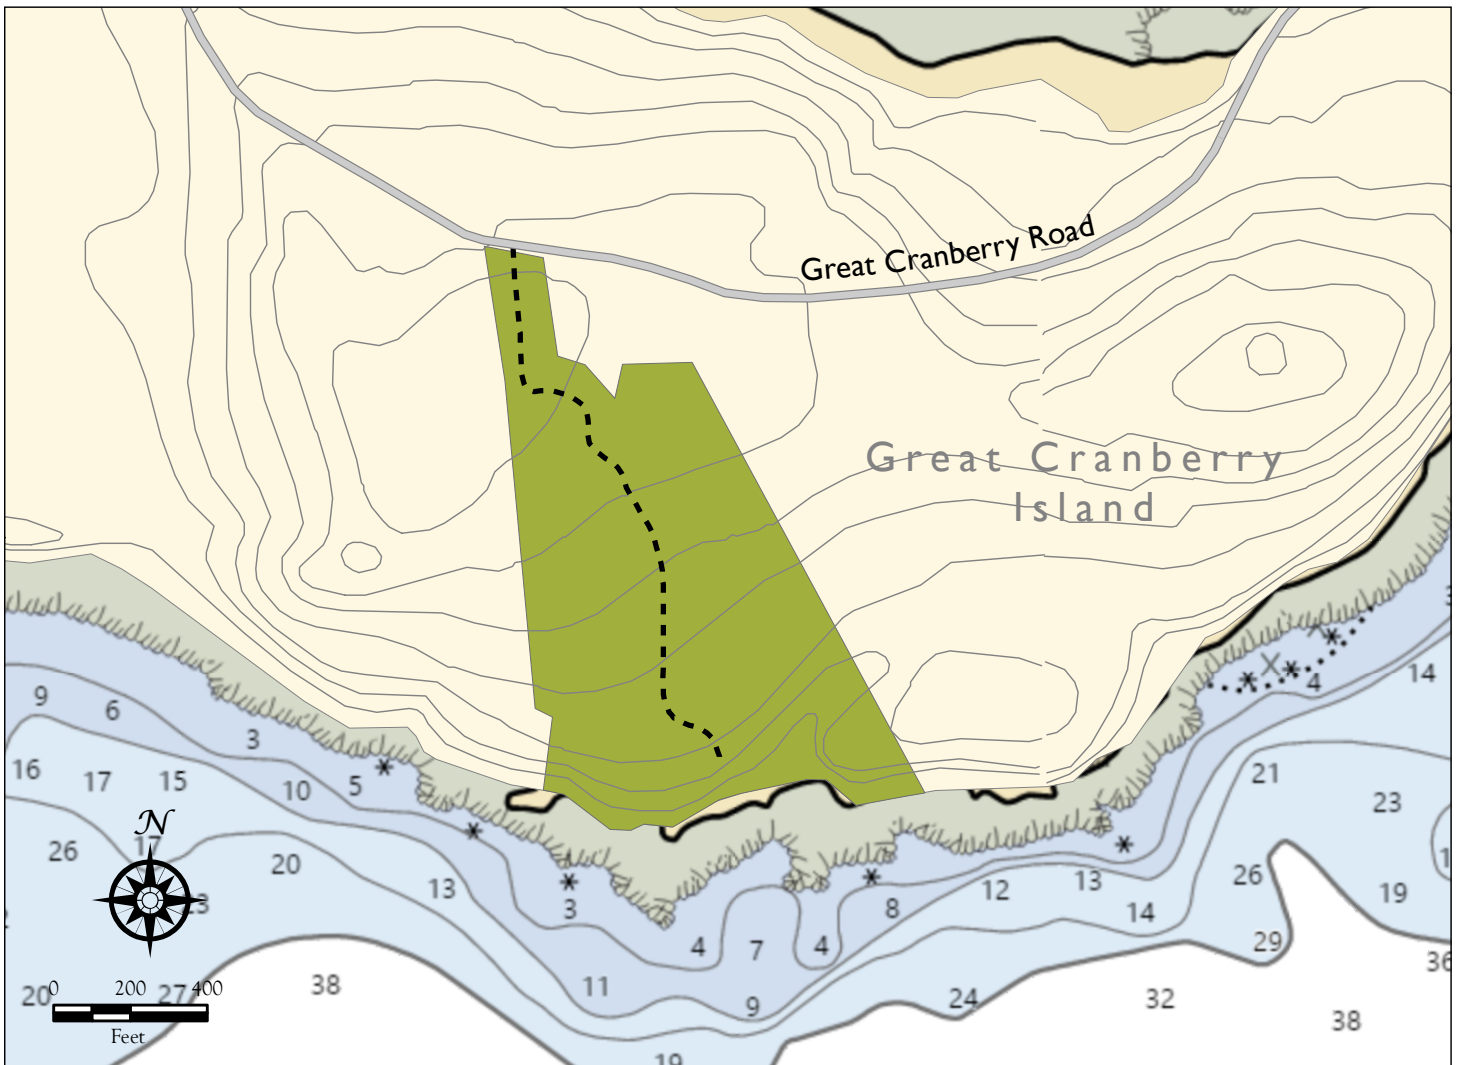

Cranberry Shores

Cranberry Isles, Maine

Preserve Guidelines

- No camping permitted
- No fires permitted
- Carry out all trash
 - Including human and pet waste and toilet paper
- Foot traffic only
- Do not remove archaeological artifacts
- Please respect the privacy of preserve neighbors

Legend

-  Preserve
-  Trail
-  10' Contour lines