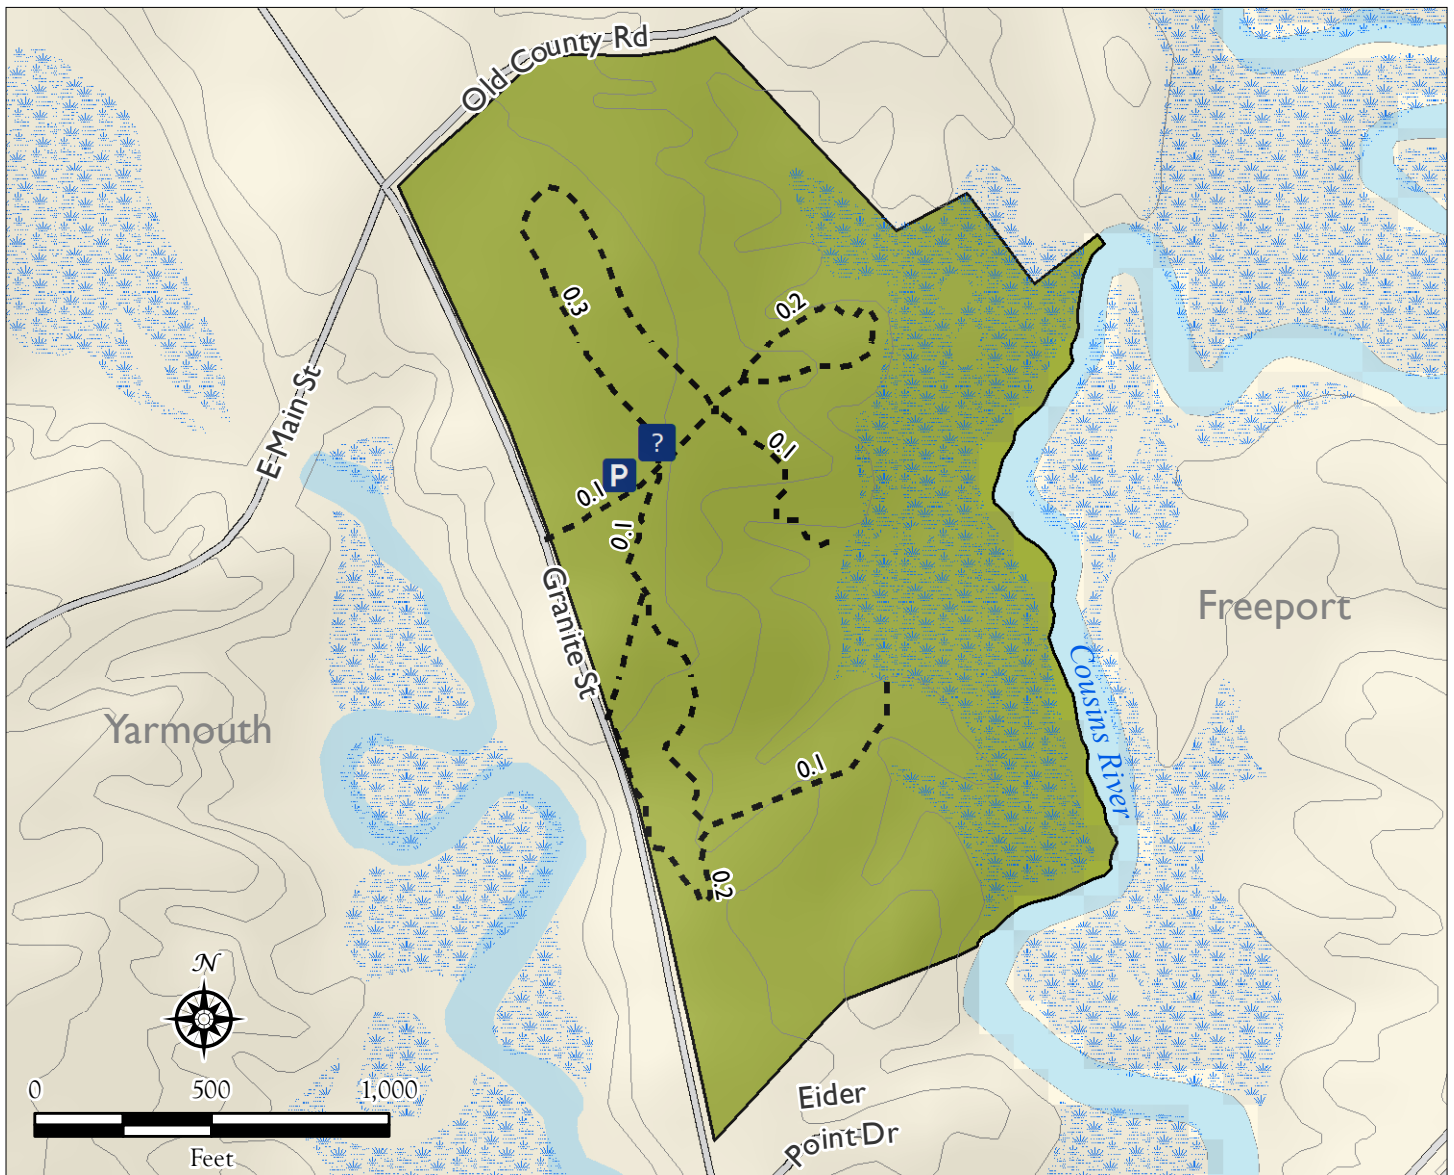

Cousins River Marsh Preserve

Yarmouth, Maine

Preserve Guidelines

- Preserve open dawn to dusk
- No camping or fires permitted
- Stay on established trails
- Please respect the privacy of preserve neighbors
- Carry out all trash
 - Including human and pet waste and toilet paper
- Dogs must be leashed at all times
- Foot traffic only - wheelchairs permitted
- Please leave no trace

Legend

-  Preserve
-  20' Contours
-  Kiosk
-  Parking
-  Trail
-  Marsh