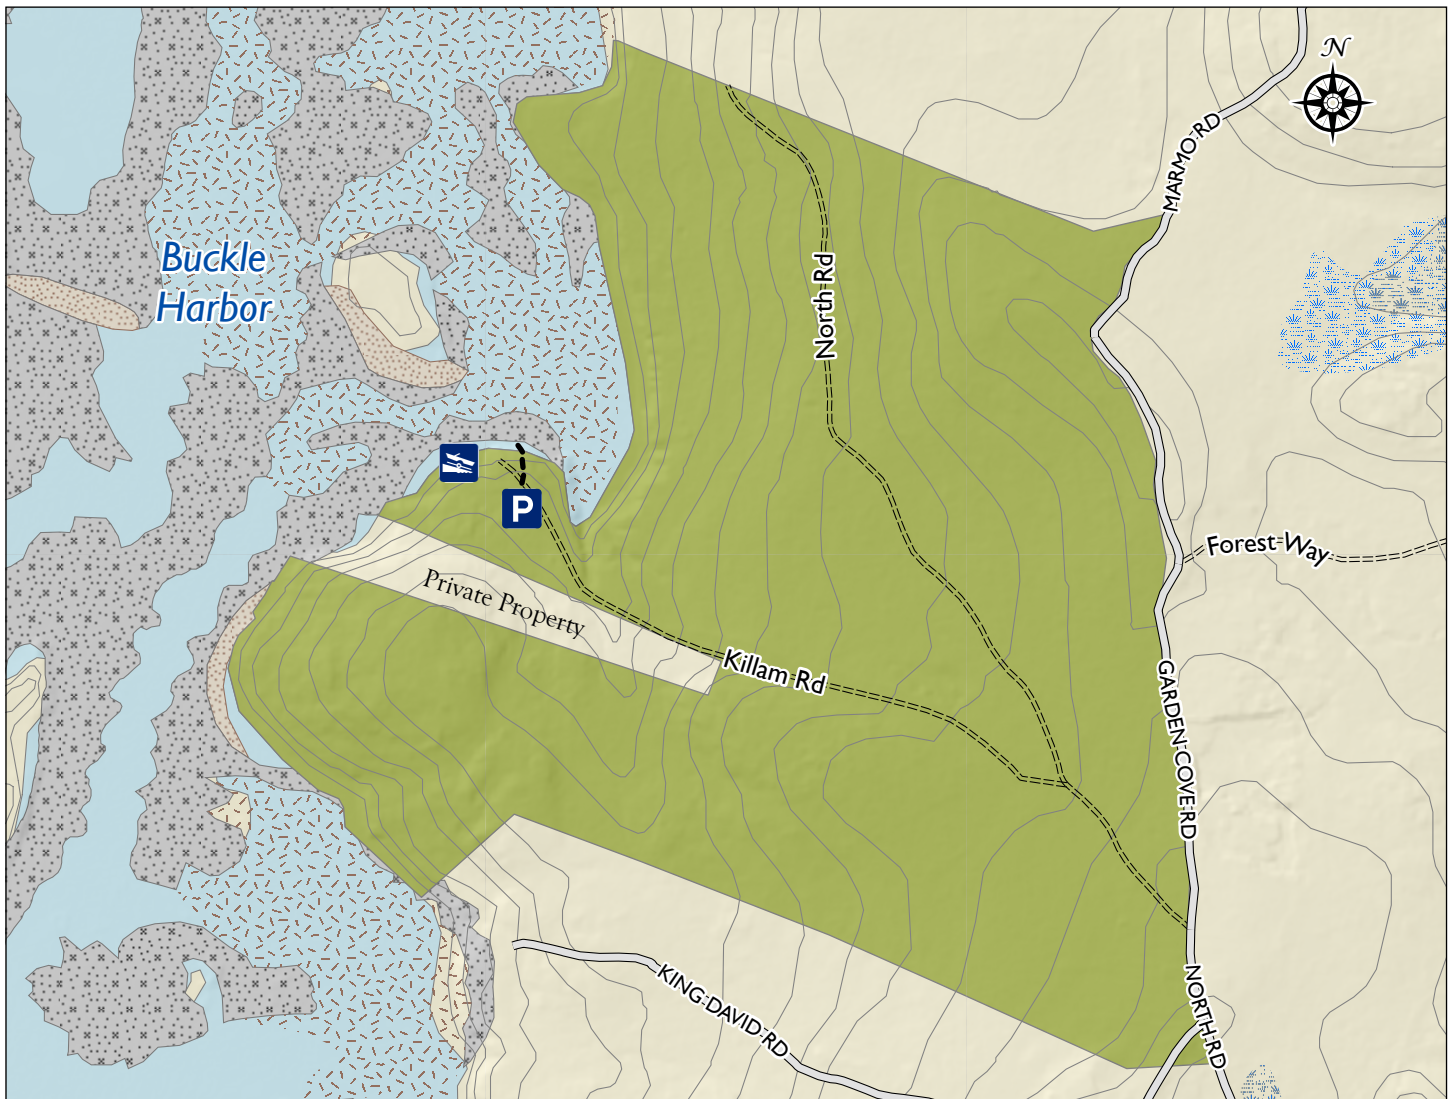

# Buckle Island Harbor

Swans Island, Maine

## Legend

- Preserve
- Boat Launch
- Parking
- Trails
- Gravel Roads
- 10' Contours
- Beach
- Intertidal Ledge
- Mud flats