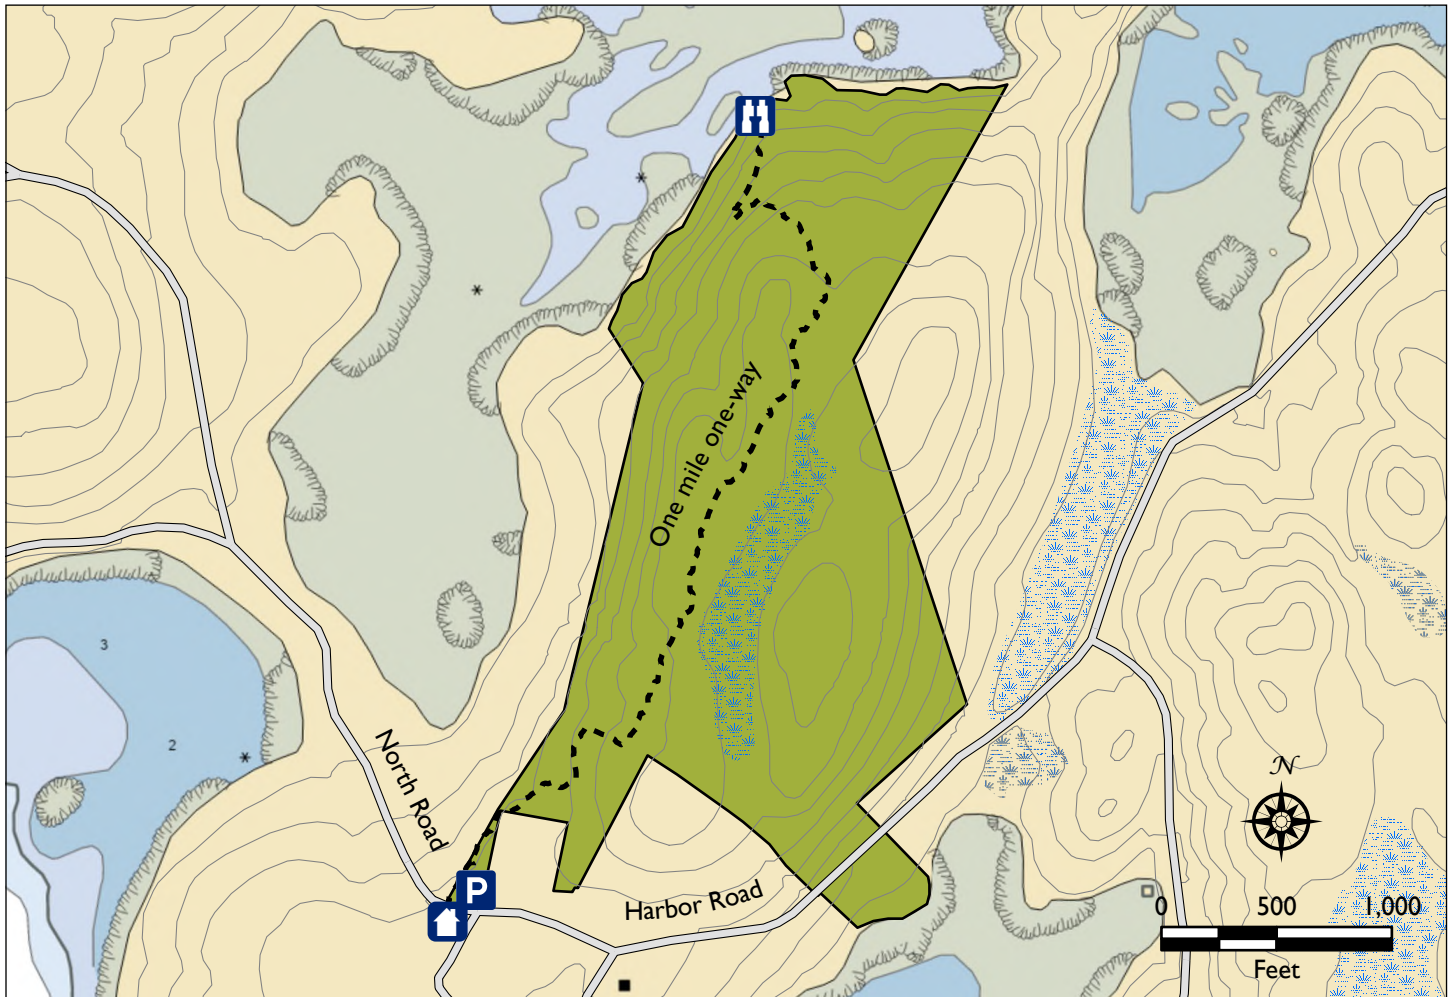

Back Cove

Swan's Island, Maine

Preserve Guidelines

- No camping permitted
- No fires permitted
- Stay on established trail
 - Foot traffic only
 - Trails are not suitable for wheeled vehicles
- Carry out all trash
 - Including human and pet waste and toilet paper
- Keep pets under control
- Please respect the privacy of preserve neighbors

Legend

- Parking
- The Island Market & Supply
- Scenic View
- Wetlands
- Trail
- Roads
- 20' Contours