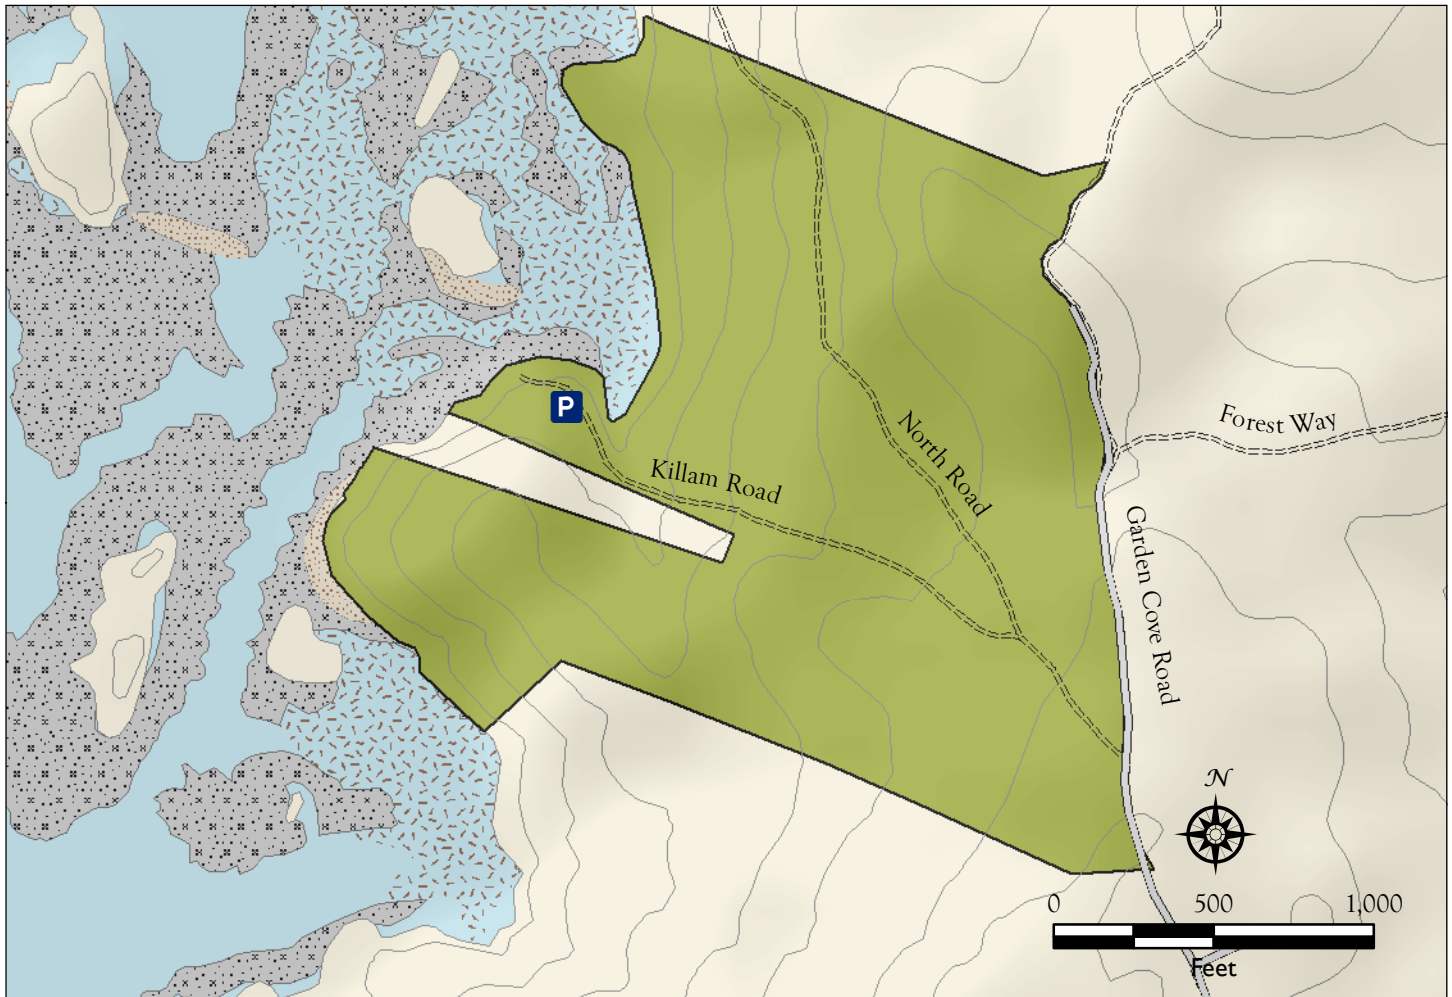

Buckle Island Harbor

Swans Island, Maine

Preserve Guidelines

- No camping permitted
- No fires permitted
- Carry out all trash
 - Including human and pet waste and toilet paper
- Keep pets under control
- Please respect the privacy of preserve neighbors

Legend

-  Preserve - Upland
-  20' Contours
-  Parking
-  Public Roads
-  Gravel Roads