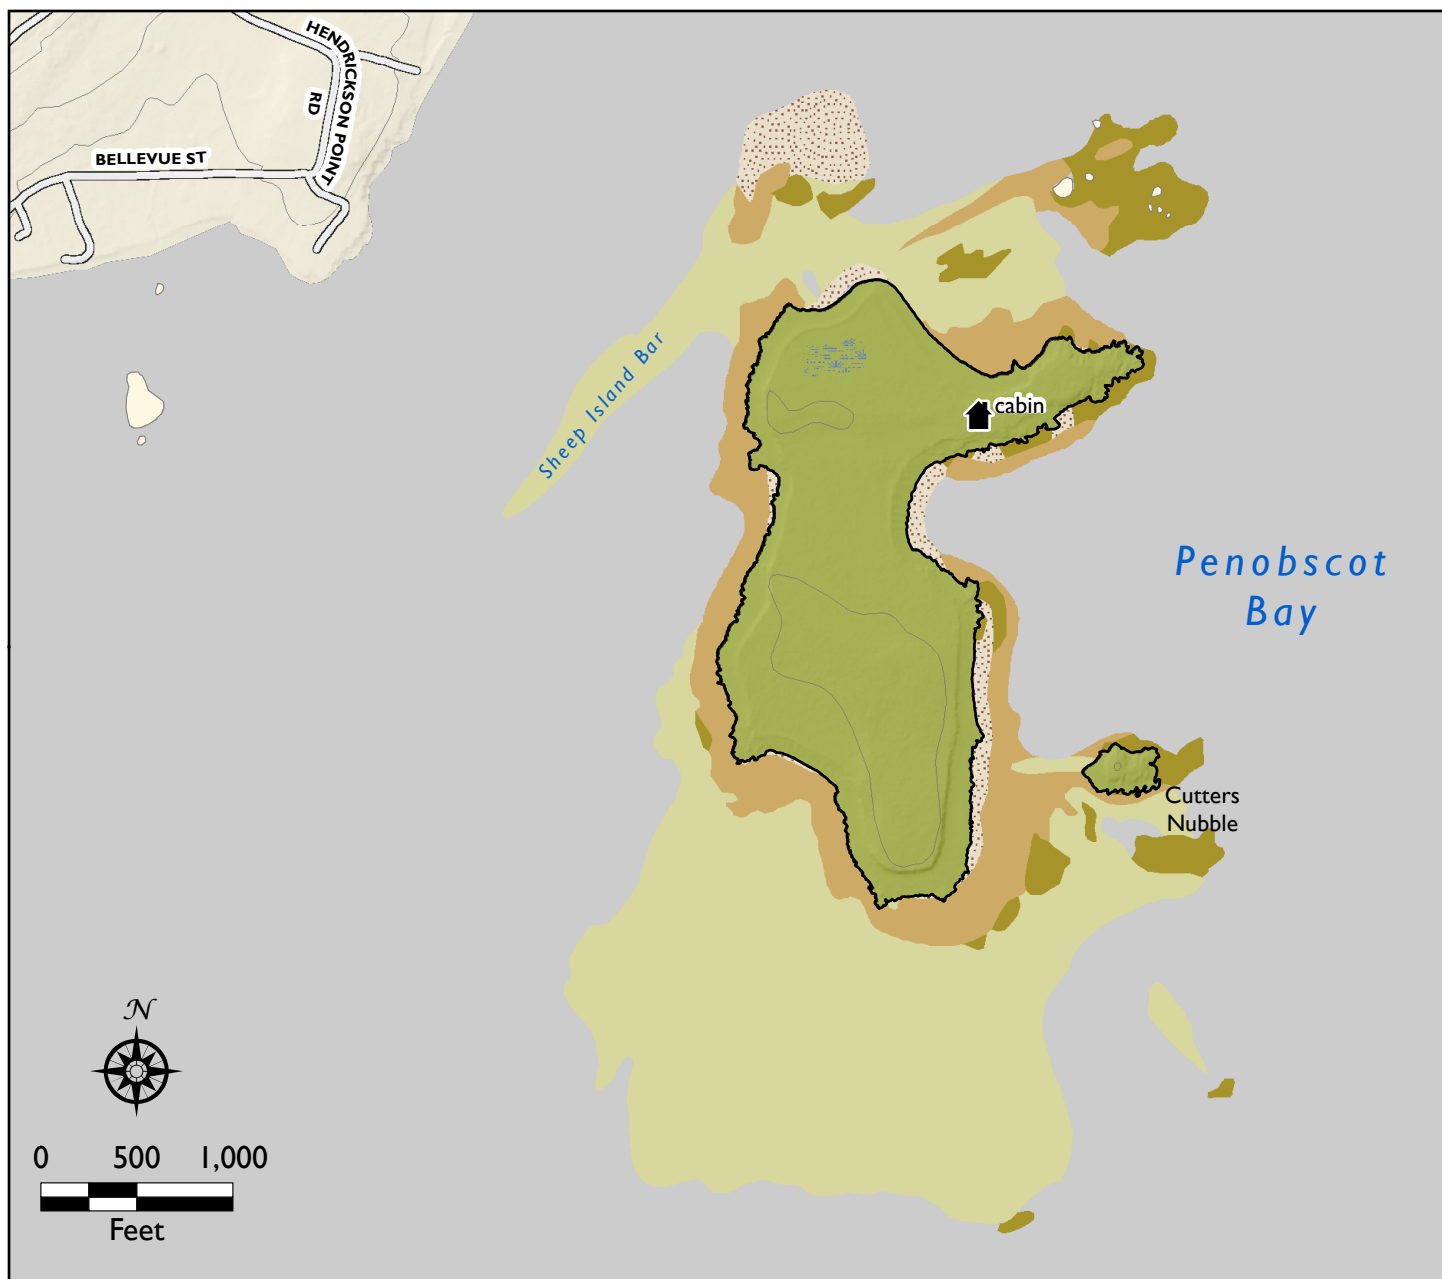

Sheep Island Preserve

Owls Head, Maine

Preserve Guidelines

- Carry Out All Trash
 - Including Human and Pet Waste and Toilet Paper
- Fires By Permitted Only
 - Keep All Fires Below High Tide Line
 - Do Not Cut or Break Tree Limbs, Dead or Alive
 - Leave No Fire Unattended
 - Completely Extinguish All Fires
- Carry Out All Trash
 - Including Human and Pet Waste and Toilet Paper
- Keep Pets Under Control
- Please Leave No Trace

Legend

- Preserve
- Intertidal
- Beach
- Boulder Ramps
- Ledge
- Wetlands
- 20' Contours