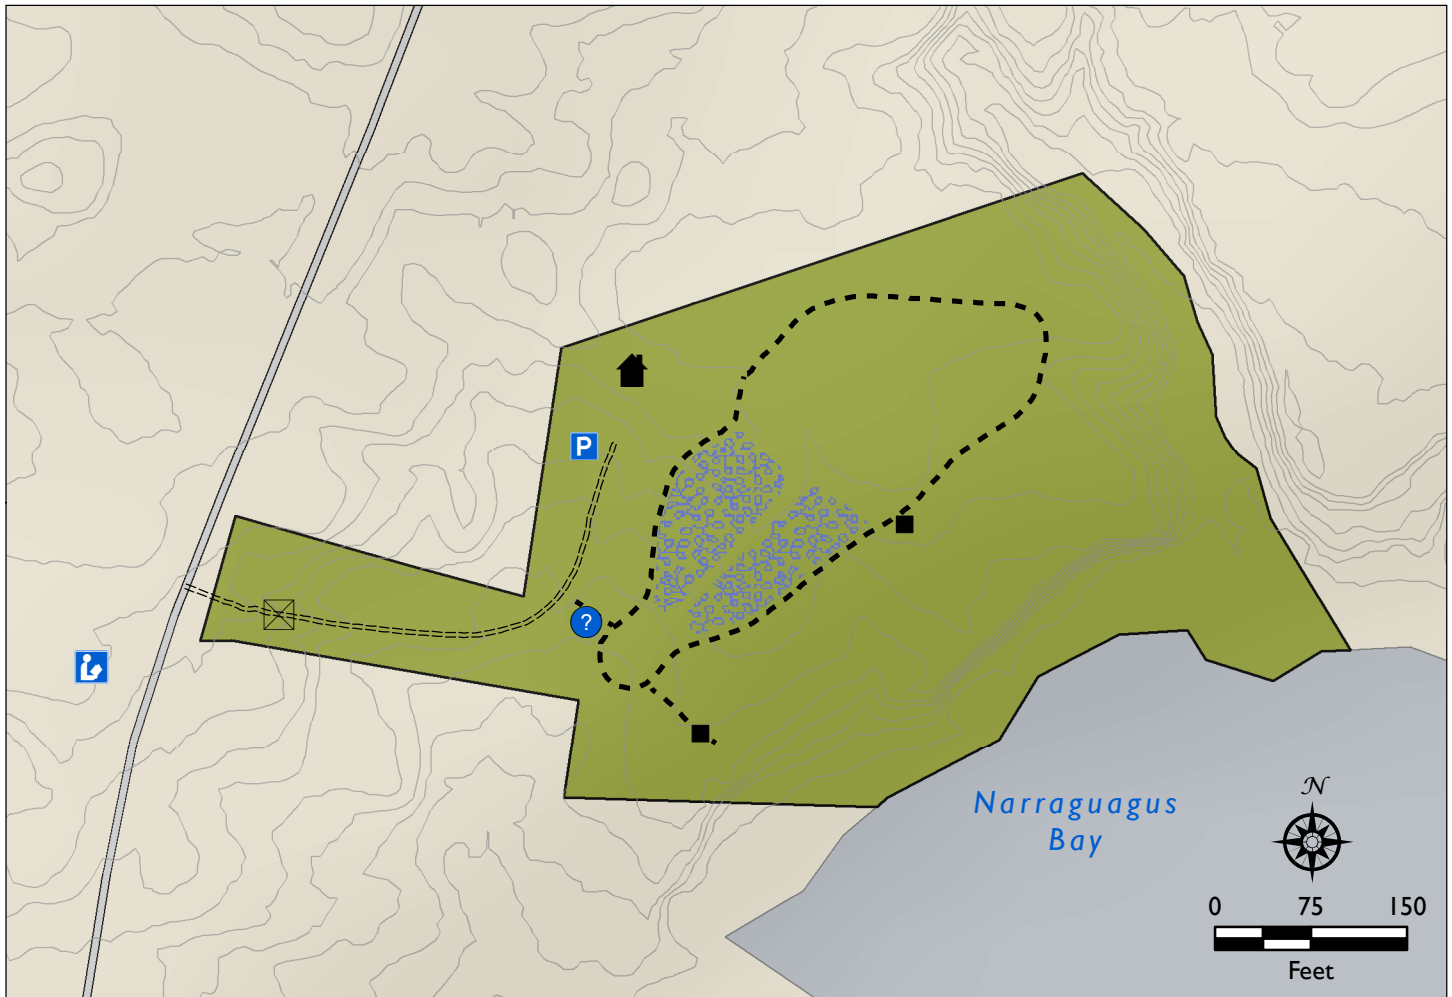

# Milbridge Common

Milbridge, Maine

## Preserve Guidelines

- Dogs must be kept on leash
- Please pick up after you pet
- Motorized vehicles and bicycles are not permitted on trail
- Carry in/ carry out
- No fires or camping permitted
- Respect private property
- Respect other visitors' peaceful use and enjoyment of the park
- Please leave no trace
- No access dusk to dawn without permission

## Legend

- Preserve - Upland
- Trail
- Road
- Route 1
- Kiosk
- Benches
- Gate
- Women's Health Resource Library
- Garden Shed
- Parking