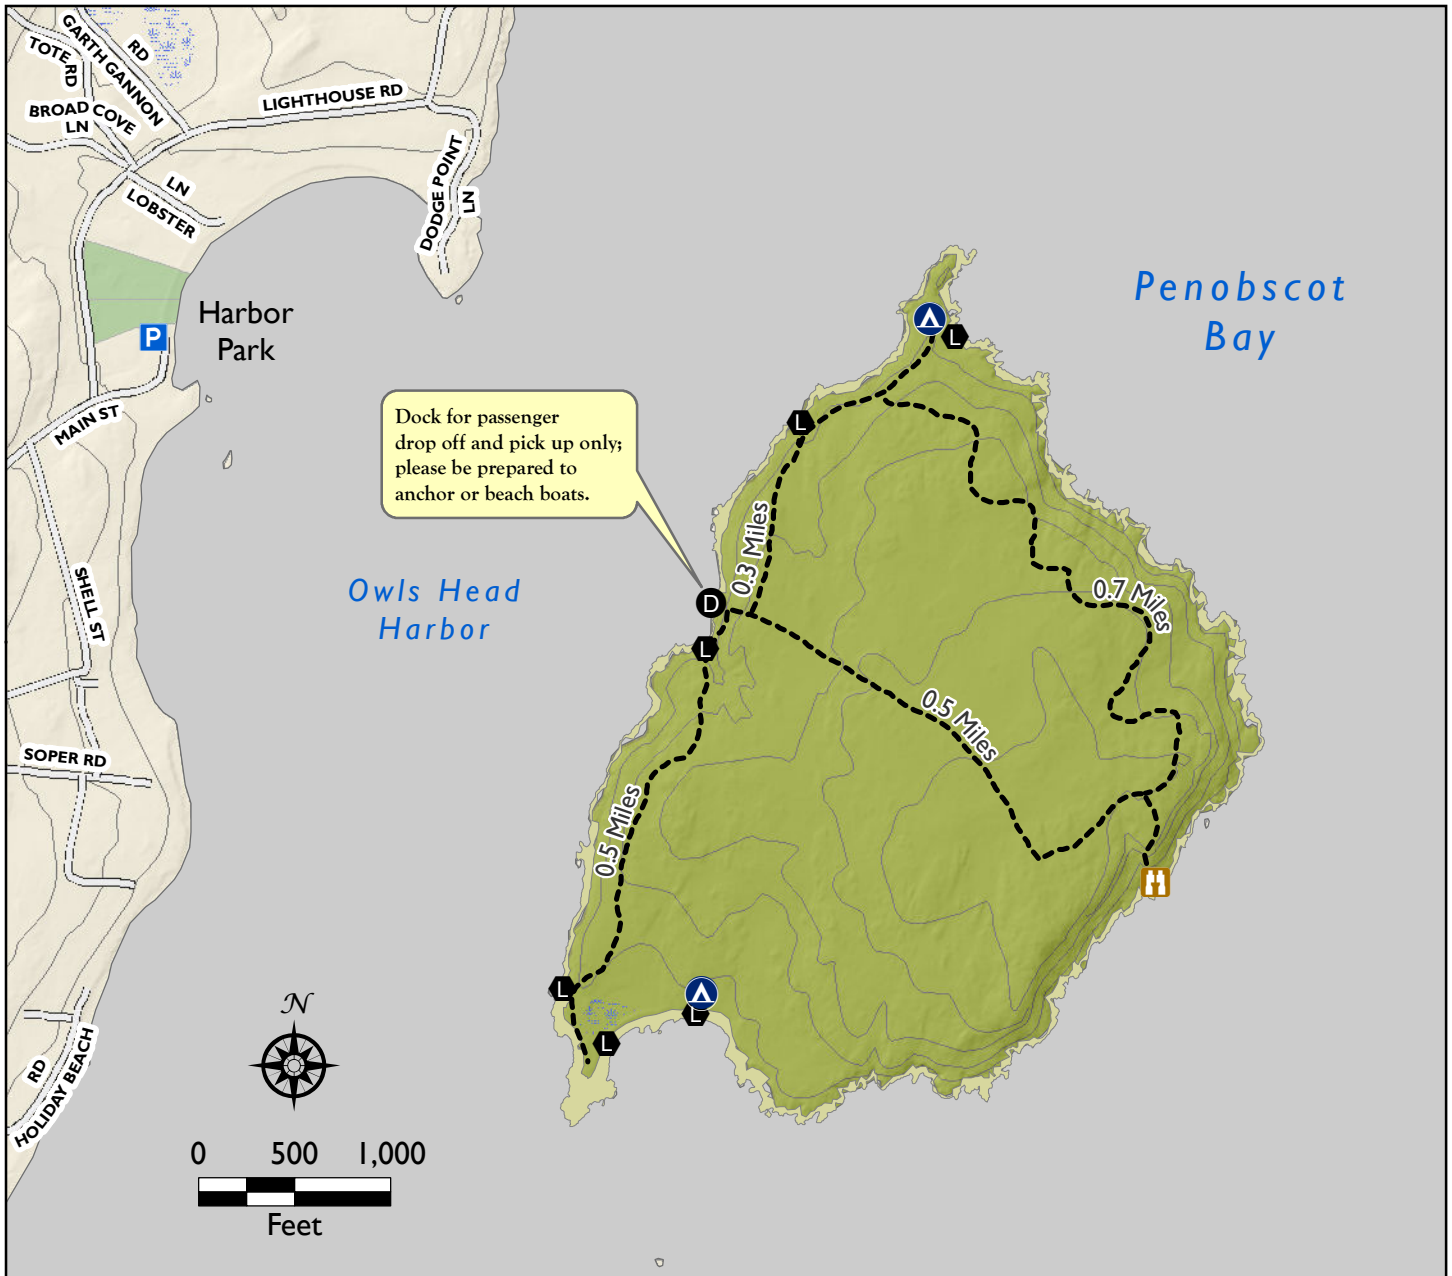

Monroe Island Preserve

Owls Head, Maine

Preserve Guidelines

- Camp at Established Campsites (see map)
 - Limit Stay to 2 Nights
- Fires Only Permitted in Established Fire Rings
 - Do Not Cut or Break Tree Limbs, Dead or Alive
 - Leave No Fire Unattended
 - Completely Extinguish All Fires
- Carry Out All Trash
 - Including Human and Pet Waste and Toilet Paper
- Keep Pets Under Control

Legend

- | | |
|-----------------|--------------|
| Preserve | Landings |
| Intertidal Zone | Campsites |
| Harbor Park | View Point |
| Parking | Trails |
| Dock | 20' Contours |
| | Roads |