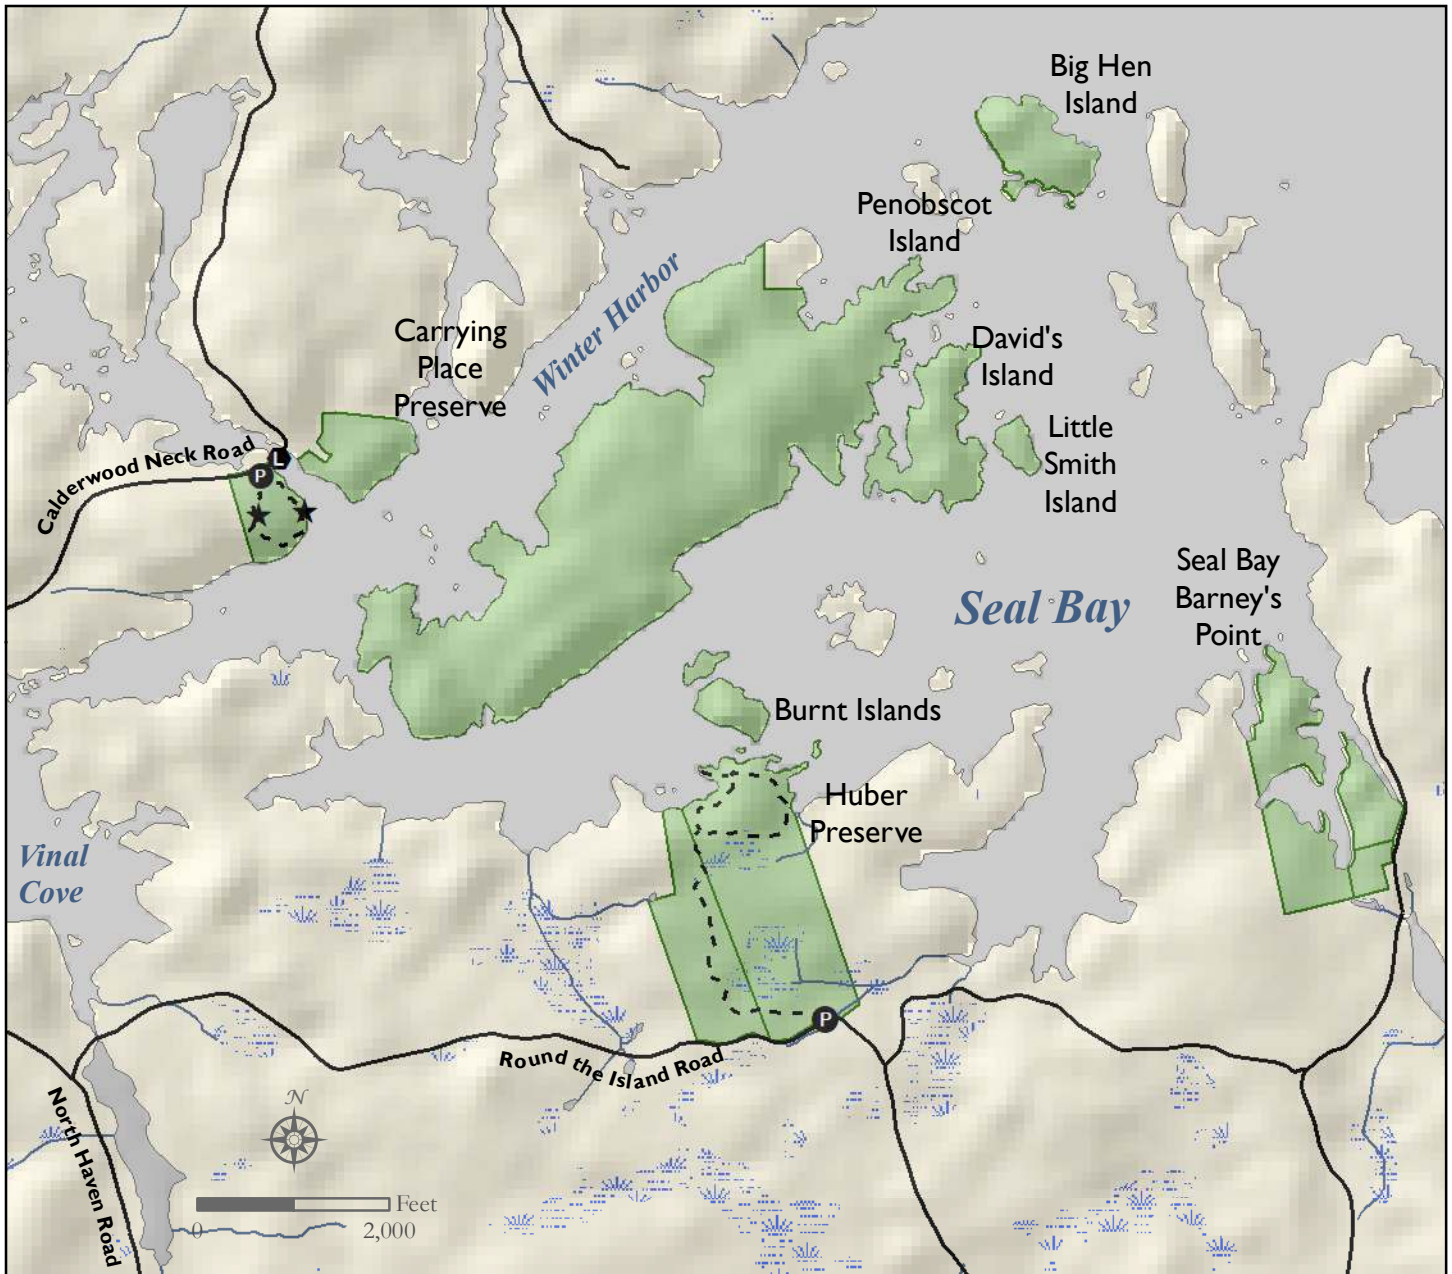

# Seal Bay Preserves

Vinalhaven, Maine

## Legend

	Preserves		Trails
	Wetlands		Bench
	Streams		Parking Area
	Roads		Landing Spot