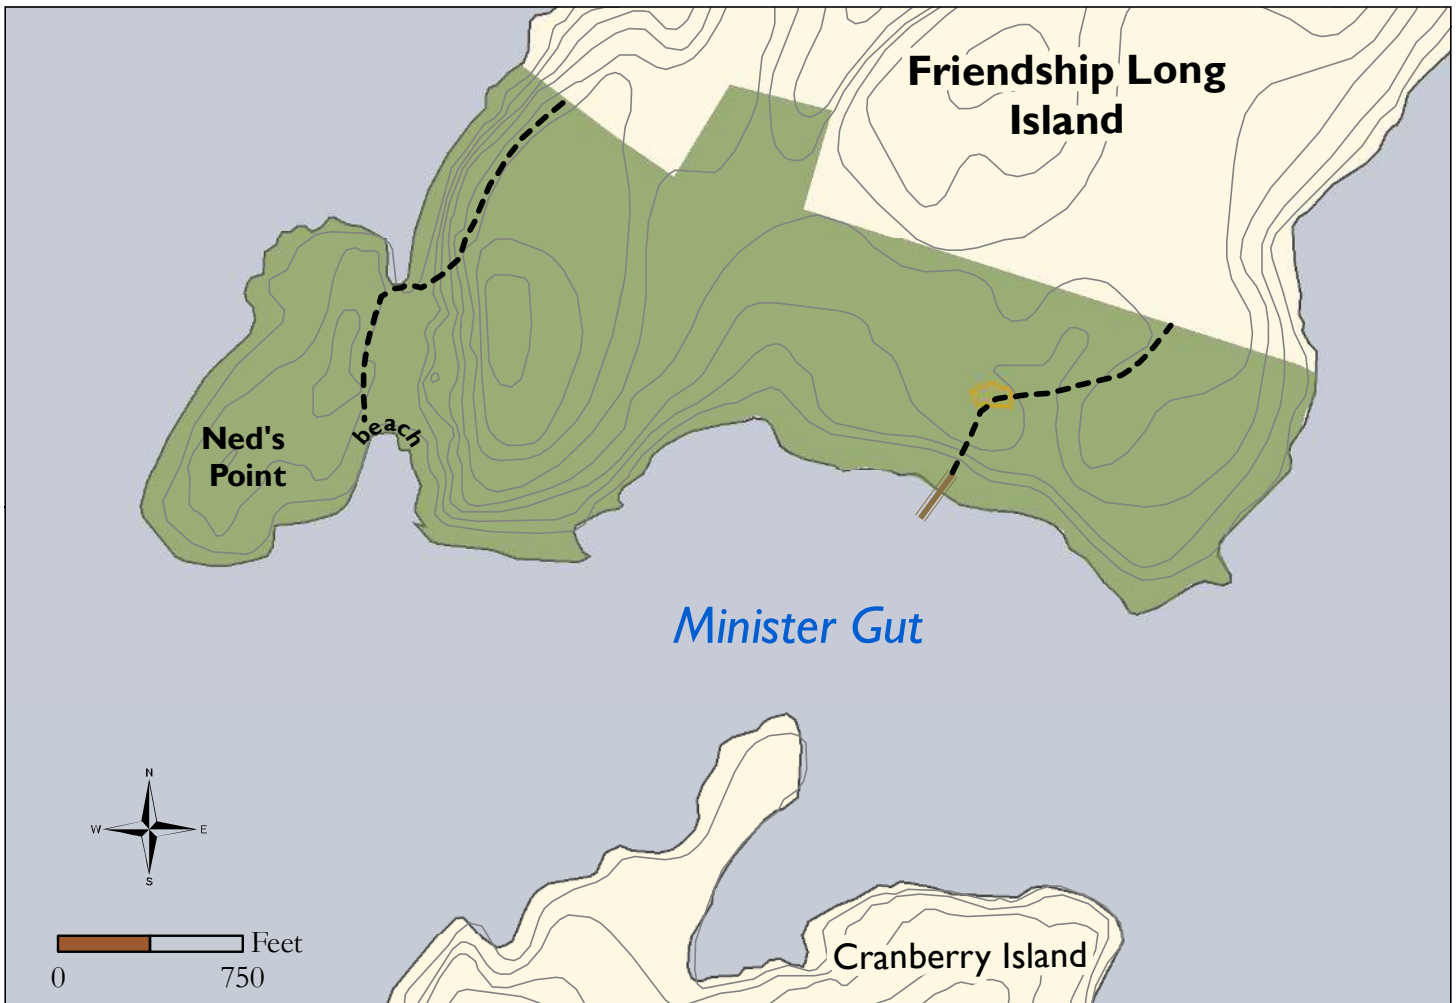

Ned's Point Preserve

Friendship, Maine

Preserve Guidelines

- **No Camping Permitted**
- **Fires by Permit Only - Maine State Law**
 - Contact Maine Forest Service at 1-800-750-9777 for permit
 - Keep All Fires Below HighTide Line
 - Do Not Cut or Break Tree Limbs, Dead or Alive
 - Leave No Fire Unattended
 - Completely Extinguish All Fires
- **Carry Out All Trash**
 - Including Human and Pet Waste and Toliet Paper
- **Keep Pets Under Control**
- **Please Respect the Privacy of Preserve Neighbors**

Legend

-  Preserve
-  Homestead
-  Trails
-  Dock
-  10' Contours