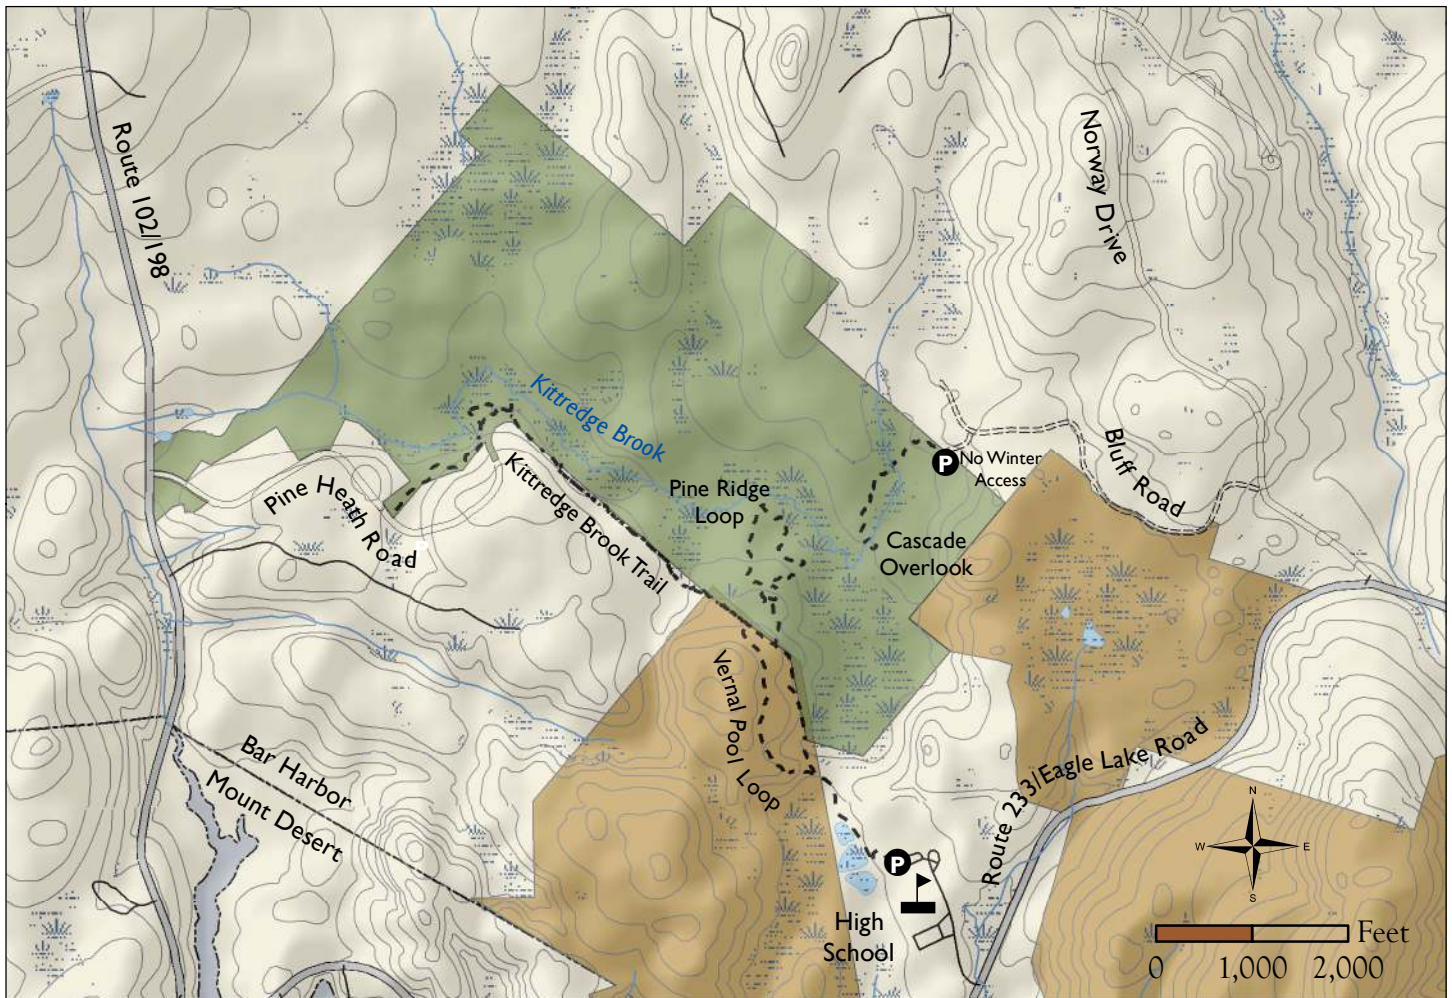

Kittredge Brook Forest Preserve

Bar Harbor, Maine

Preserve Guidelines

- No Camping Permitted
- No Fires Permitted
- Stay On Established Trails
 - Foot Traffic Only - Trails are Not Suitable for Wheeled Vehicles
- Carry Out All Trash
 - Including Human and Pet Waste and Toilet Paper
- Keep Pets Under Control
- Please Respect the Privacy of Preserve Neighbors

Legend

-  Preserve
-  Acadia National Park
-  Wetlands
-  6 meter contour lines
-  Parking