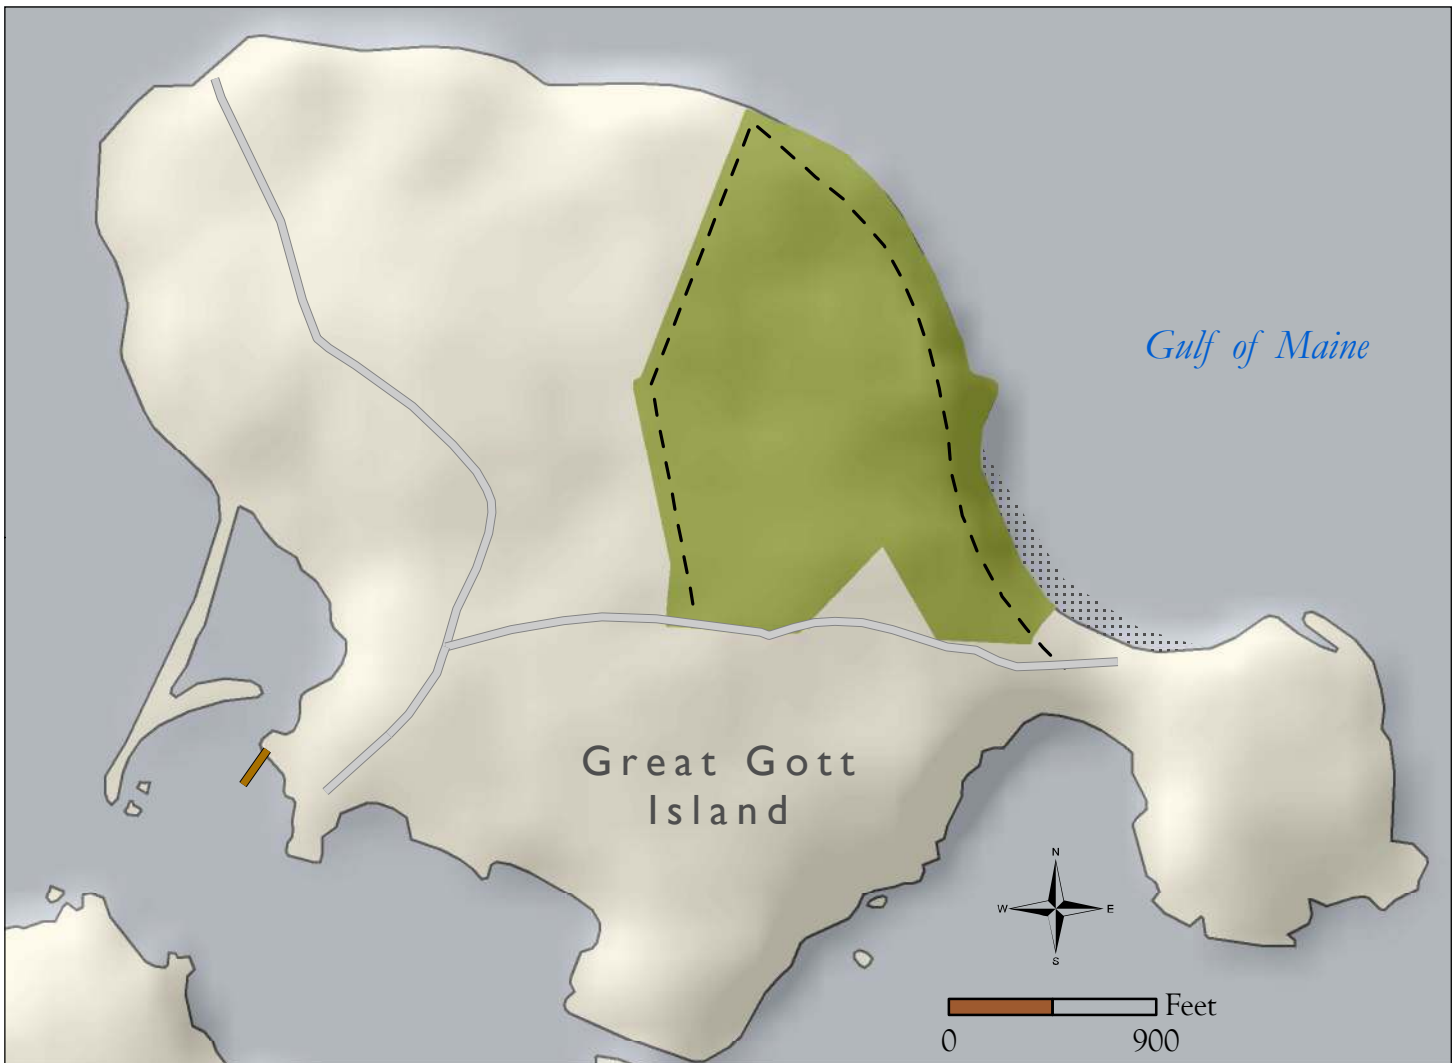

Great Gott Island

Tremont, Maine

Preserve Guidelines

- No Camping Permitted
- No Fires Permitted
- Carry Out All Trash
 - Including Human and Pet Waste and Toilet Paper
- Foot Traffic Only
- Do Not Remove Archaeological Artifacts
- Please Respect the Privacy of Preserve Neighbors

Legend

-  Preserve
-  Beach
-  Woods Road
-  Trail
-  Public Dock