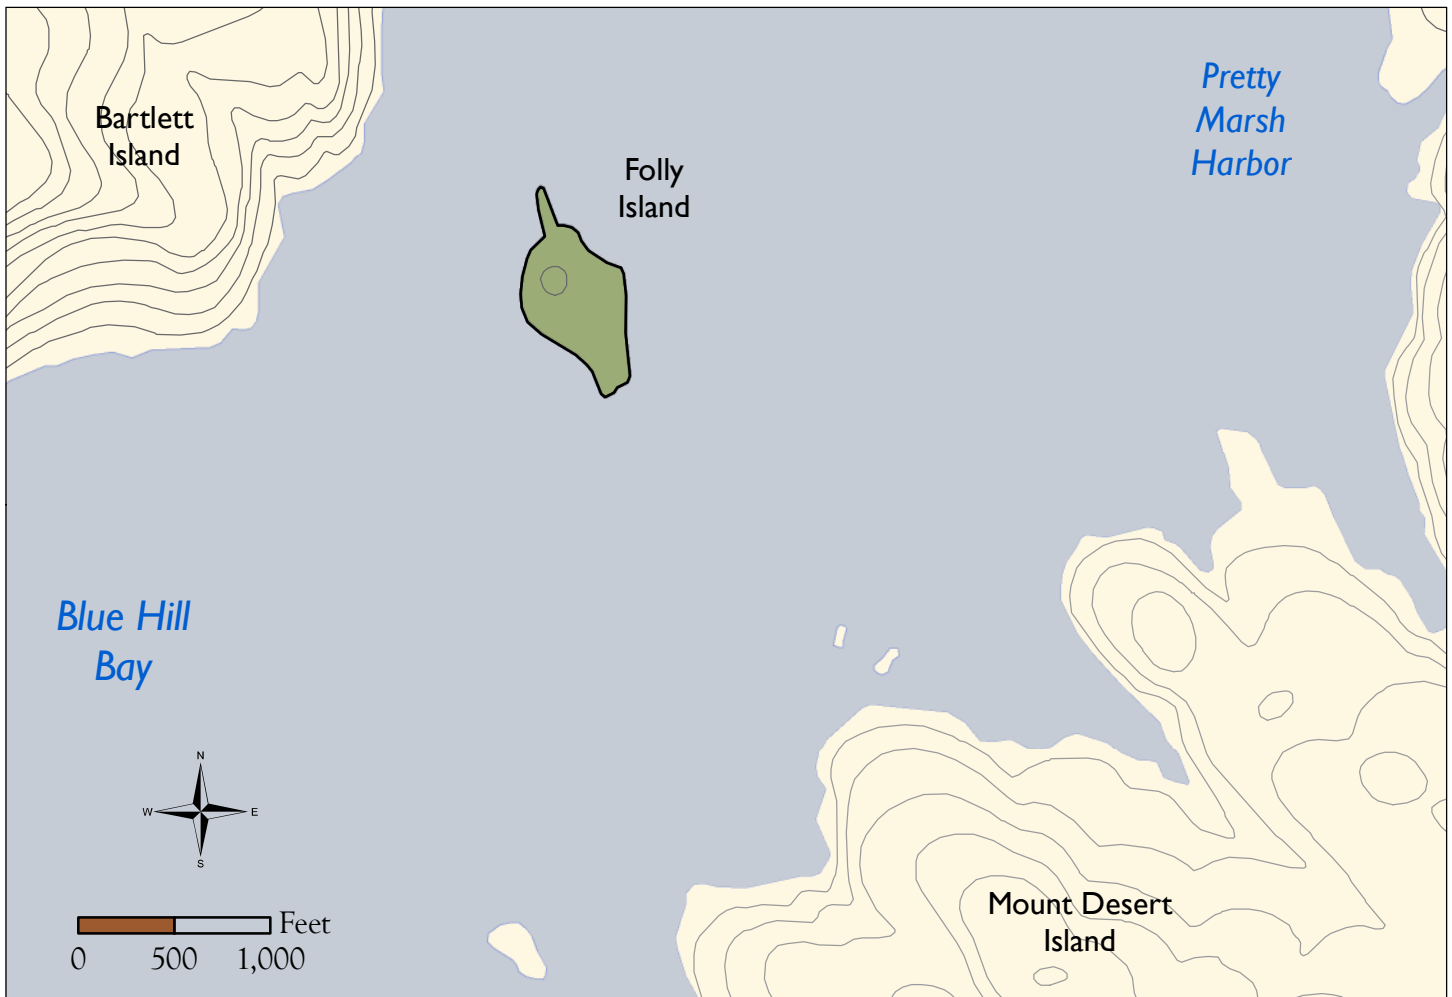

Folly Island Preserve

Mount Desert, Maine

Preserve Guidelines

- **No Camping Permitted**
- **Fires by Permit Only - Maine State Law**
  - Contact Maine Forest Service at 207-827-1800 for Permit
  - Keep All Fires Below HighTide Line
  - Do Not Cut or Break Tree Limbs, Dead or Alive
  - Leave No Fire Unattended
  - Completely Extinguish All Fires
- **Carry Out All Trash**
  - Including Human and Pet Waste and Toilet Paper
- **Keep Pets Under Control**

Legend

- Preserve
- 6 m contour lines