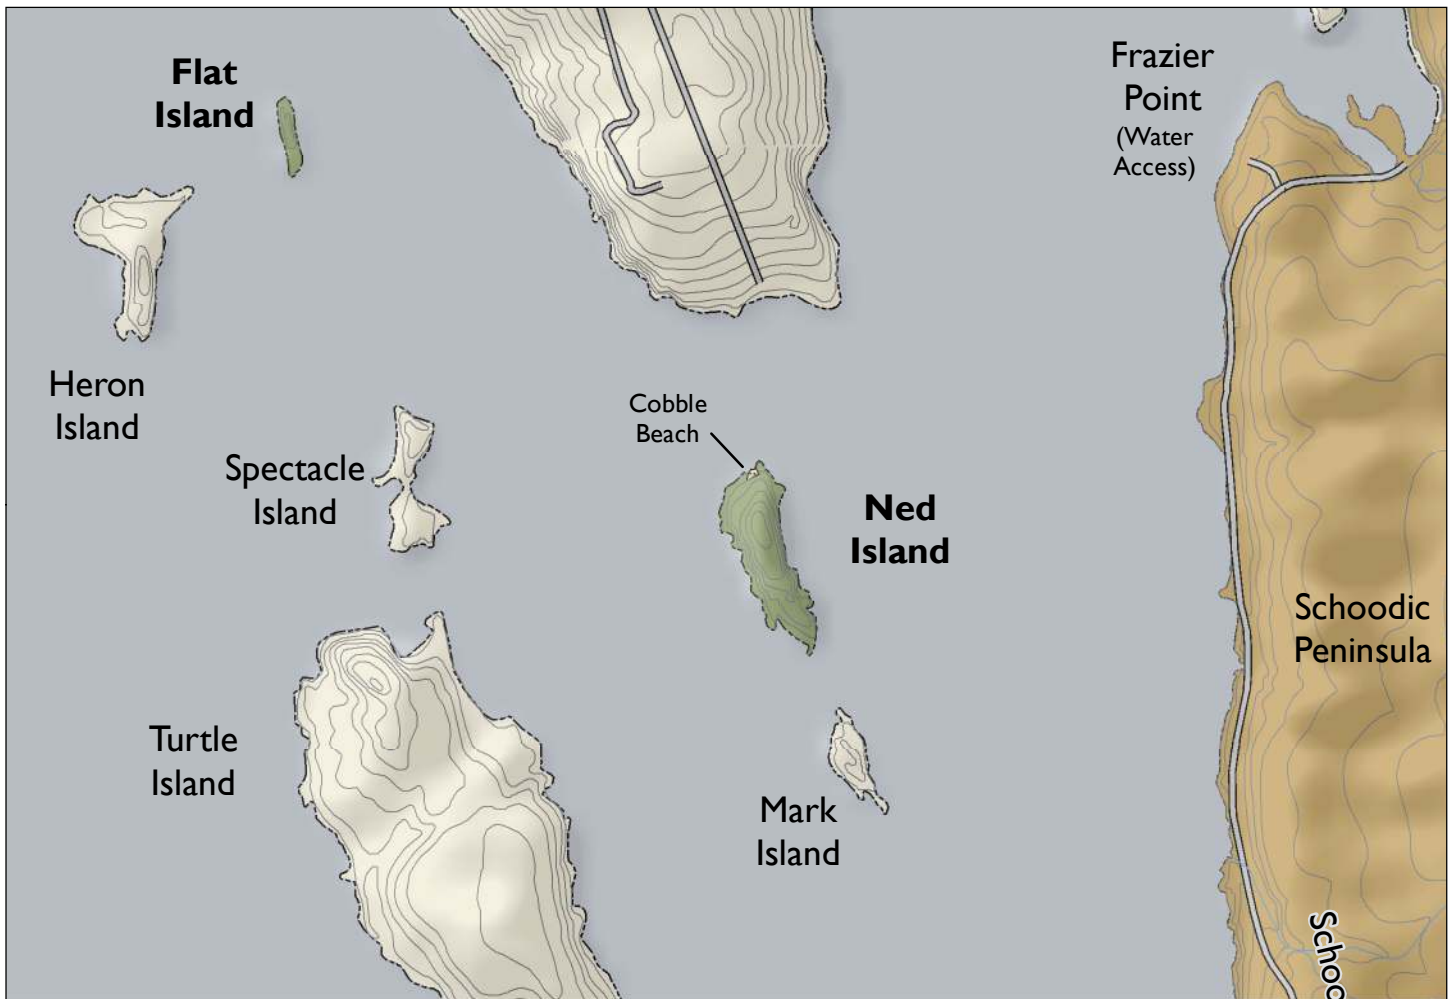

# Flat & Ned Islands

Winter Harbor, Maine

## Legend

-  Preserve
-  Acadia National Park
-  10' Contour lines