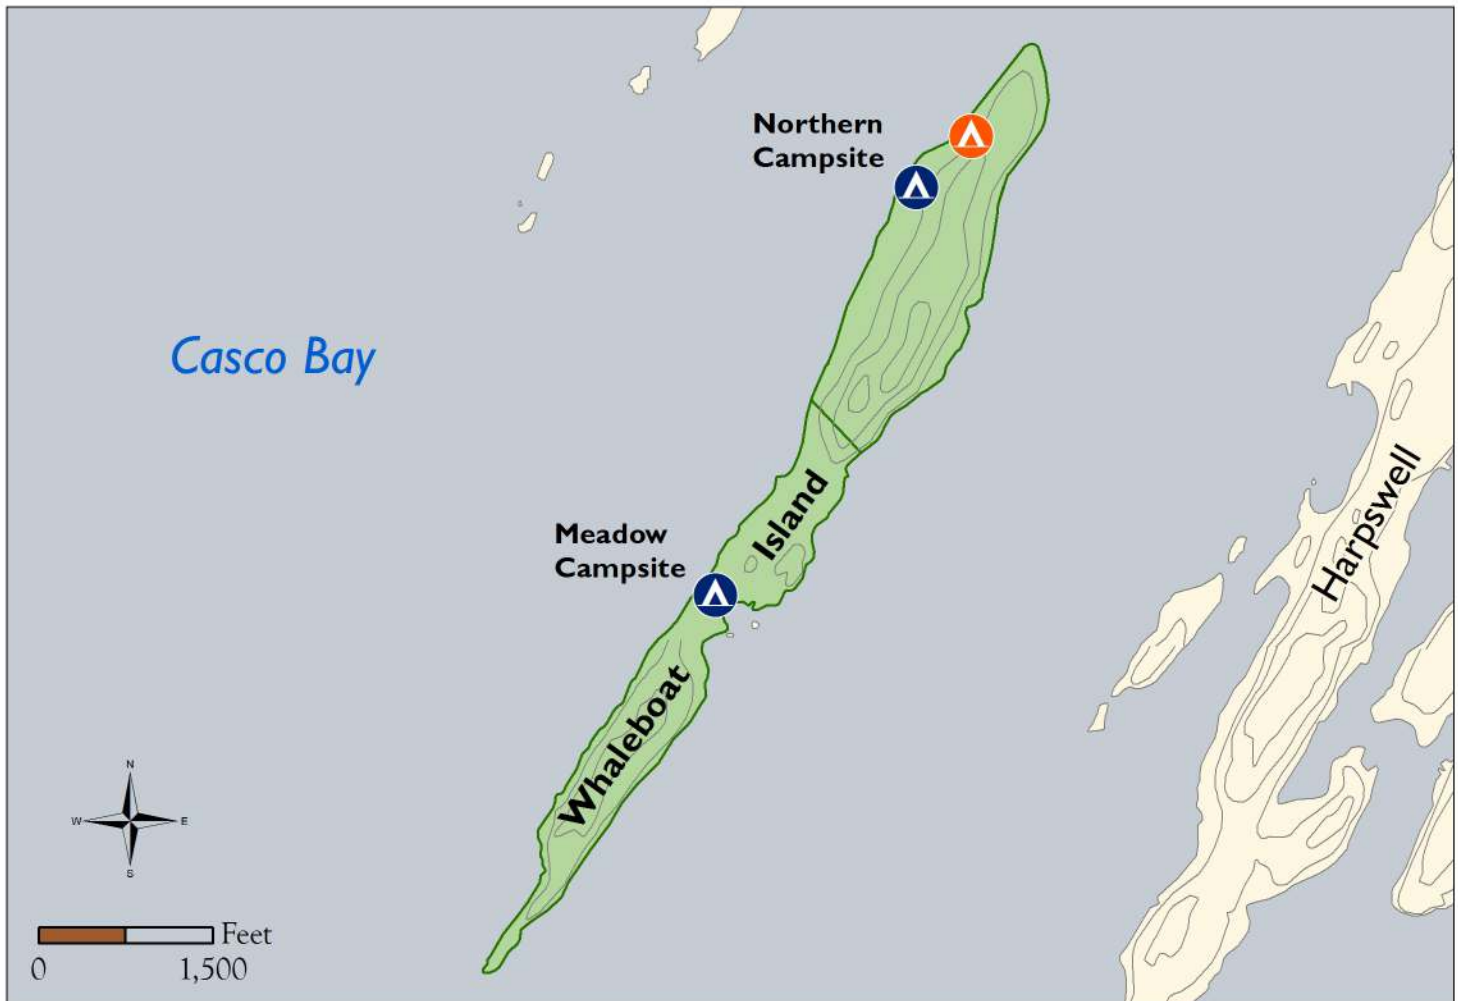

# Whaleboat Island Preserve

Harpswell, Maine

## Legend

- Campsite
- Campsite (by reservation)
- 20' Contours
- Preserve