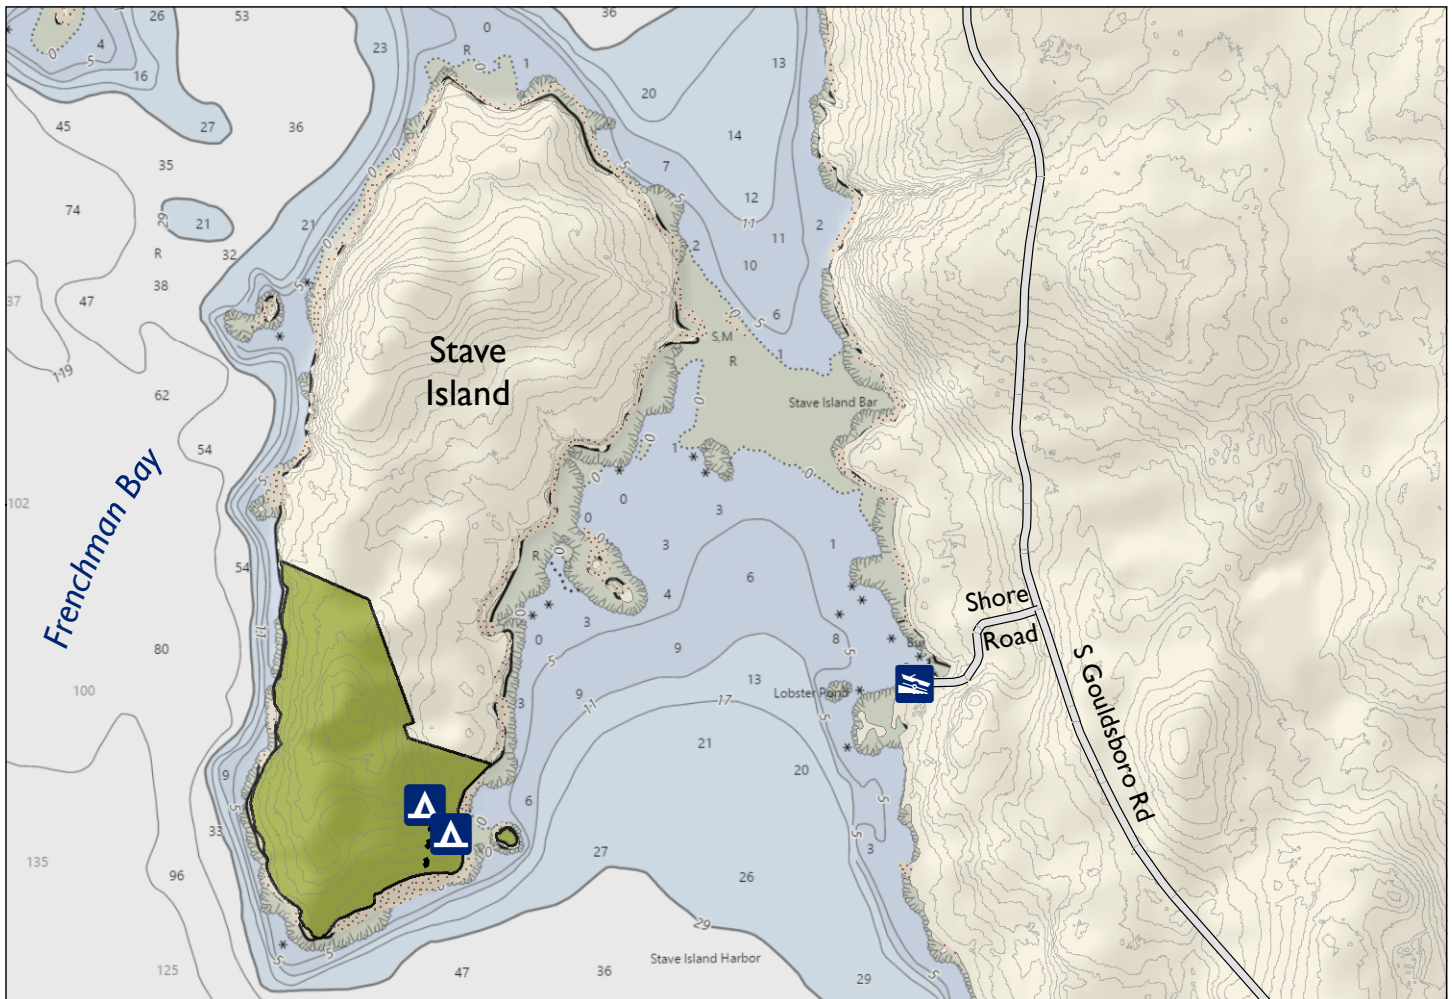

# Stave Island

Gouldsboro, Maine

## Legend

-  MCHT Preserve
-  Beach
-  Trail
-  10' Contours
-  Tent Platforms
-  Boat Launch