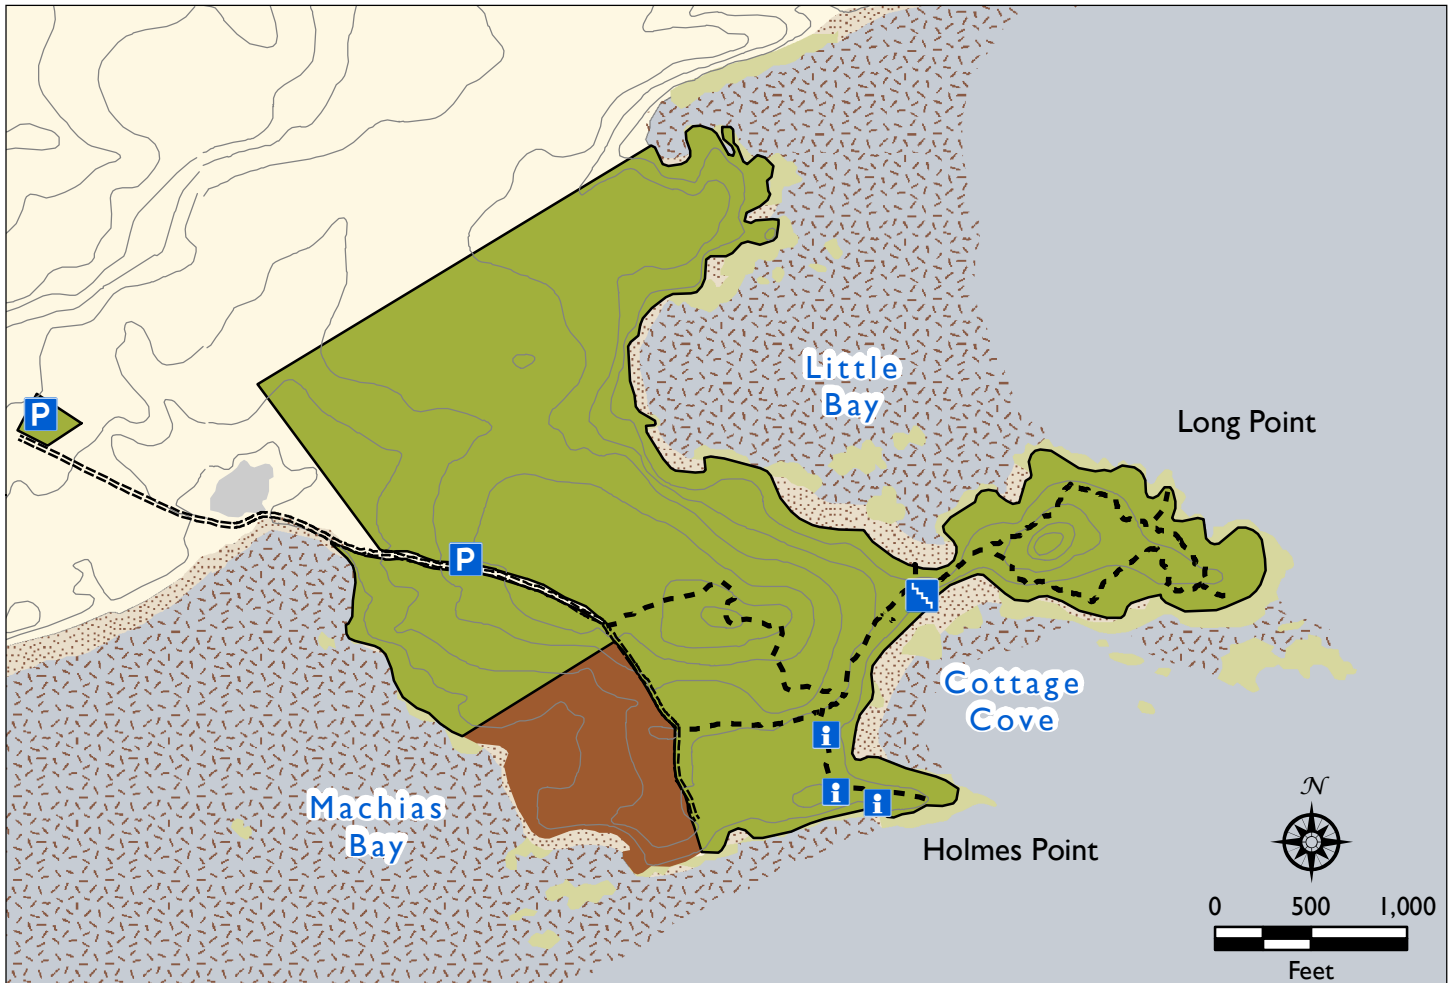

Long Point

Machiasport, Maine

Preserve Guidelines

- No camping permitted
- No fires permitted
- Carry Out All Trash
 - Including Human and Pet Waste and Toilet Paper
- Keep Pets Under Strict Voice or Leash Control
- Do not remove any archeological artifacts
- Please respect privacy of preserve's neighbors

Legend

- Preserve - Upland
- Private Land
- Pond
- Intertidal Beach
- Intertidal Ledge
- Intertidal Mud flats
- Trails
- Gravel Road
- 20' Contours
- Stairs
- Interpretive Panel
- Parking