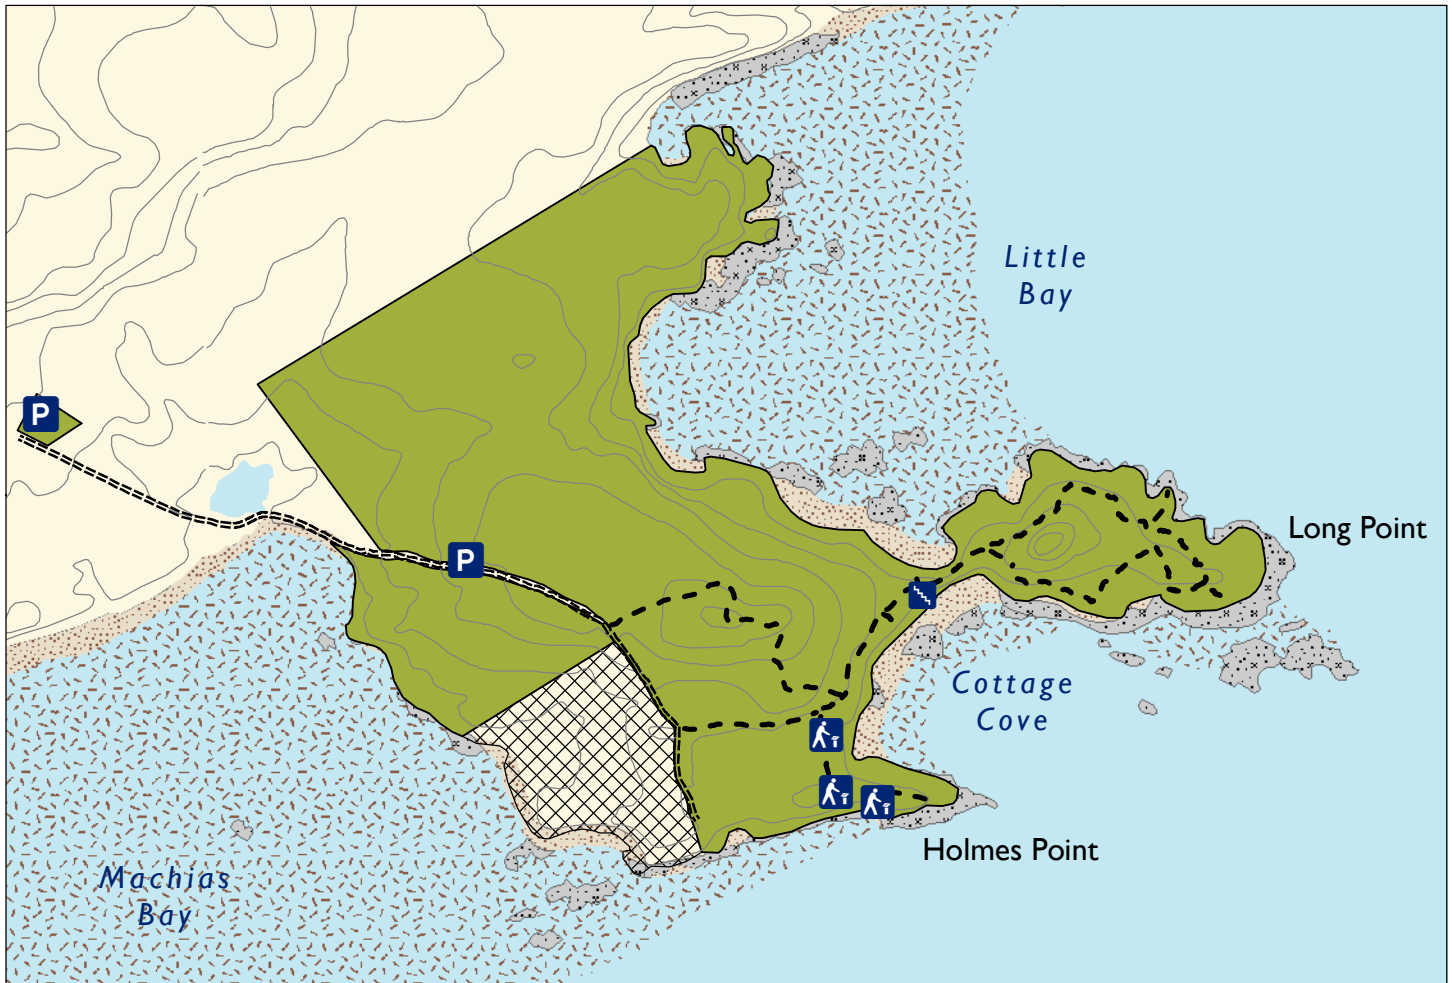

# Long Point

Machiasport, Maine

## Legend

- Preserve
- Private Land
- Beach
- Intertidal Ledge
- Mud flats
- Trails
- Gravel Road
- 20' Contours
- Stairs
- Interpretive Panel
- Parking