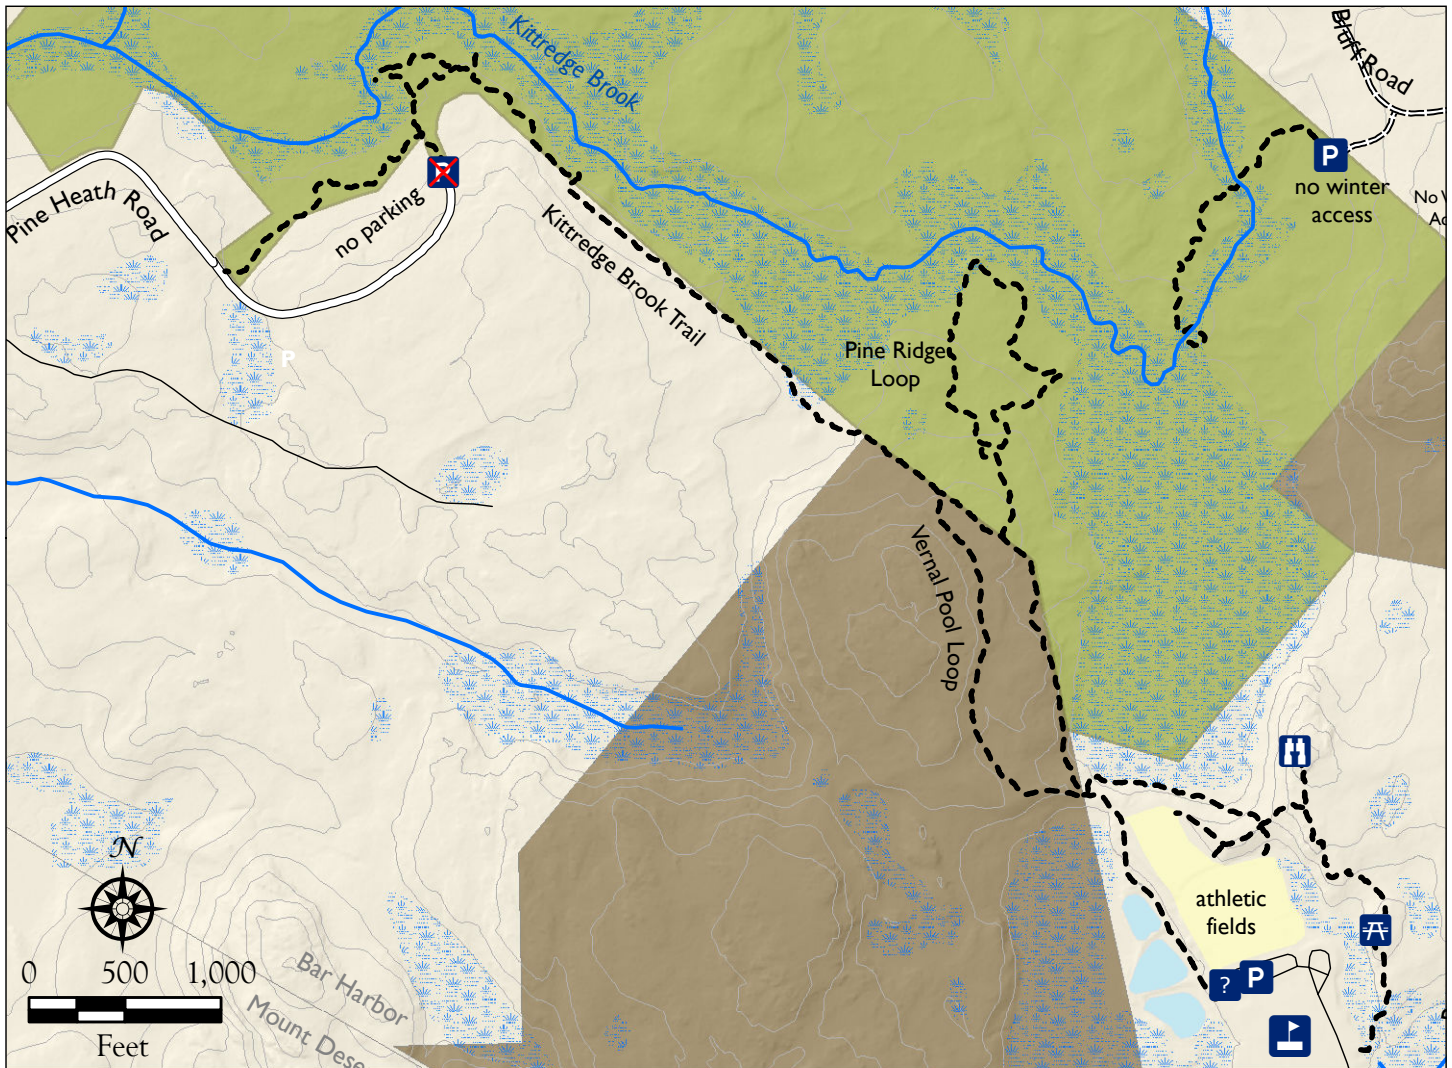

Kittredge Brook Forest

Bar Harbor, Maine

Preserve Guidelines

- No camping permitted
- No fires permitted
- Stay on established trails
 - Foot traffic only - trails are not suitable for wheeled vehicles
- Carry out all trash
 - Including human and pet waste and toilet paper
- Keep pets under control
- Please respect the privacy of preserve neighbors

Legend

- Kiosk
- Picnic Table
- View
- Parking
- No Parking
- Trails
- MCHT Preserve
- Acadia National Park