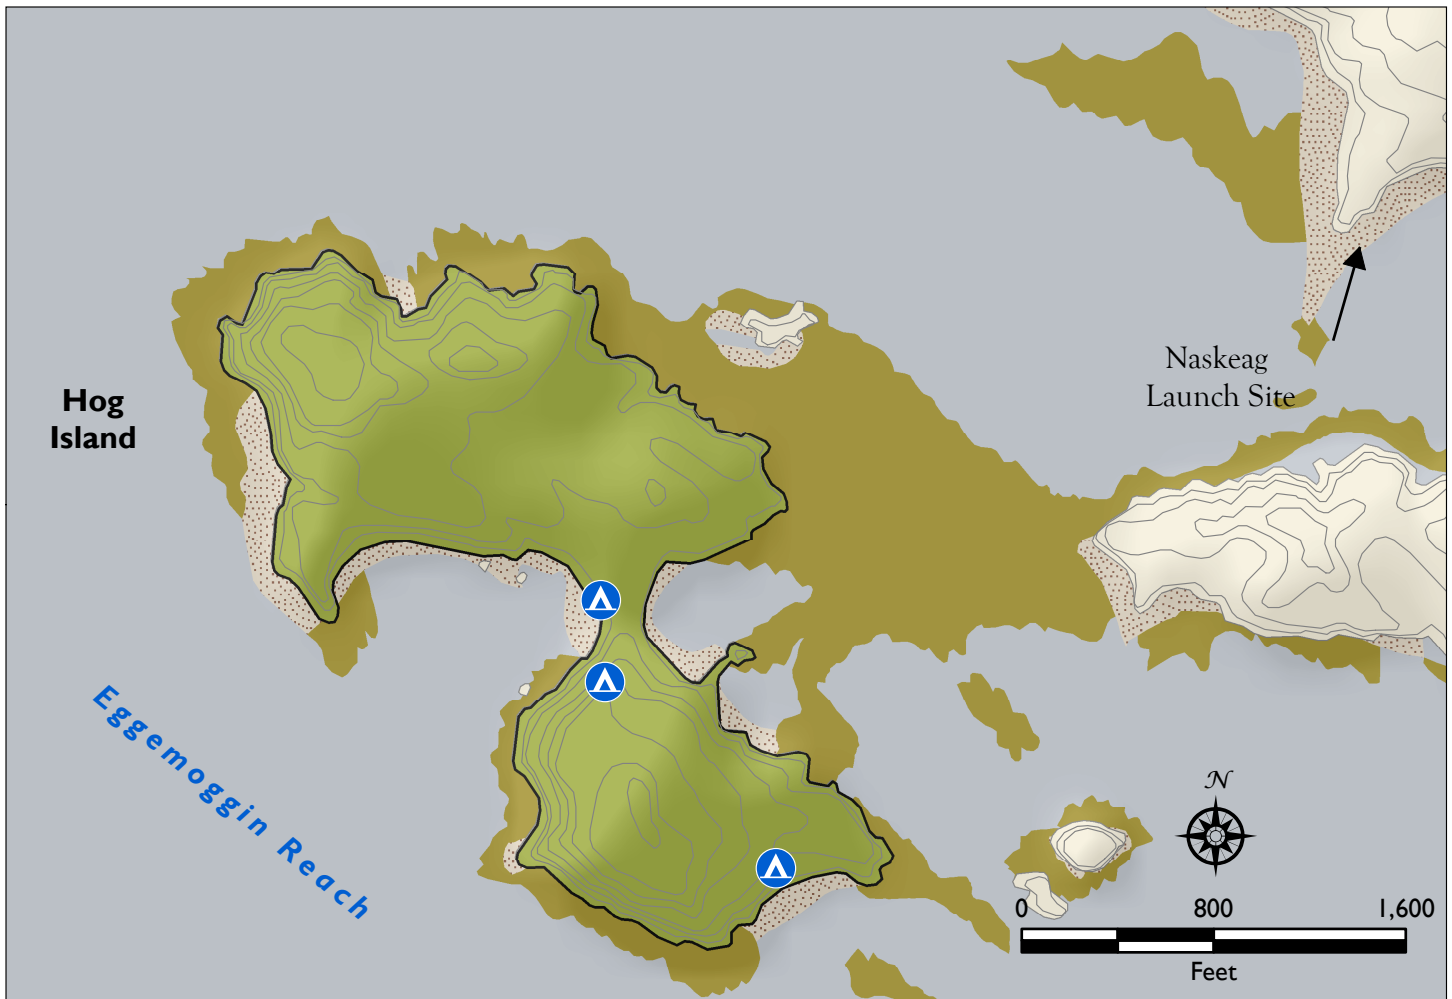

Hog Island

Brooklin, Maine

Preserve Guidelines

- Camp At Established Campsites
 - Limit Stay to 2 Nights
 - Groups of 6 or More and Commercial Users by Permission Only. Please Call 207-729-7366
- Fires By Permit Only - Maine State Law
 - Contact Maine Forest Service at 1-800-750-9777 for permit
 - Keep All Fires Below High Tide Line - Do Not Build Fire Rings
 - Do Not Cut or Break Tree Limbs, Dead or Alive
 - Leave No Fire Unattended
 - Completely Extinguish All Fires
- Carry Out All Trash
 - Including Human and Pet Waste and Toilet Paper
- Keep Pets Under Control

Legend

-  Preserve - Upland
-  Intertidal Ledge
-  Beach
-  Contours 10'
-  Campsites