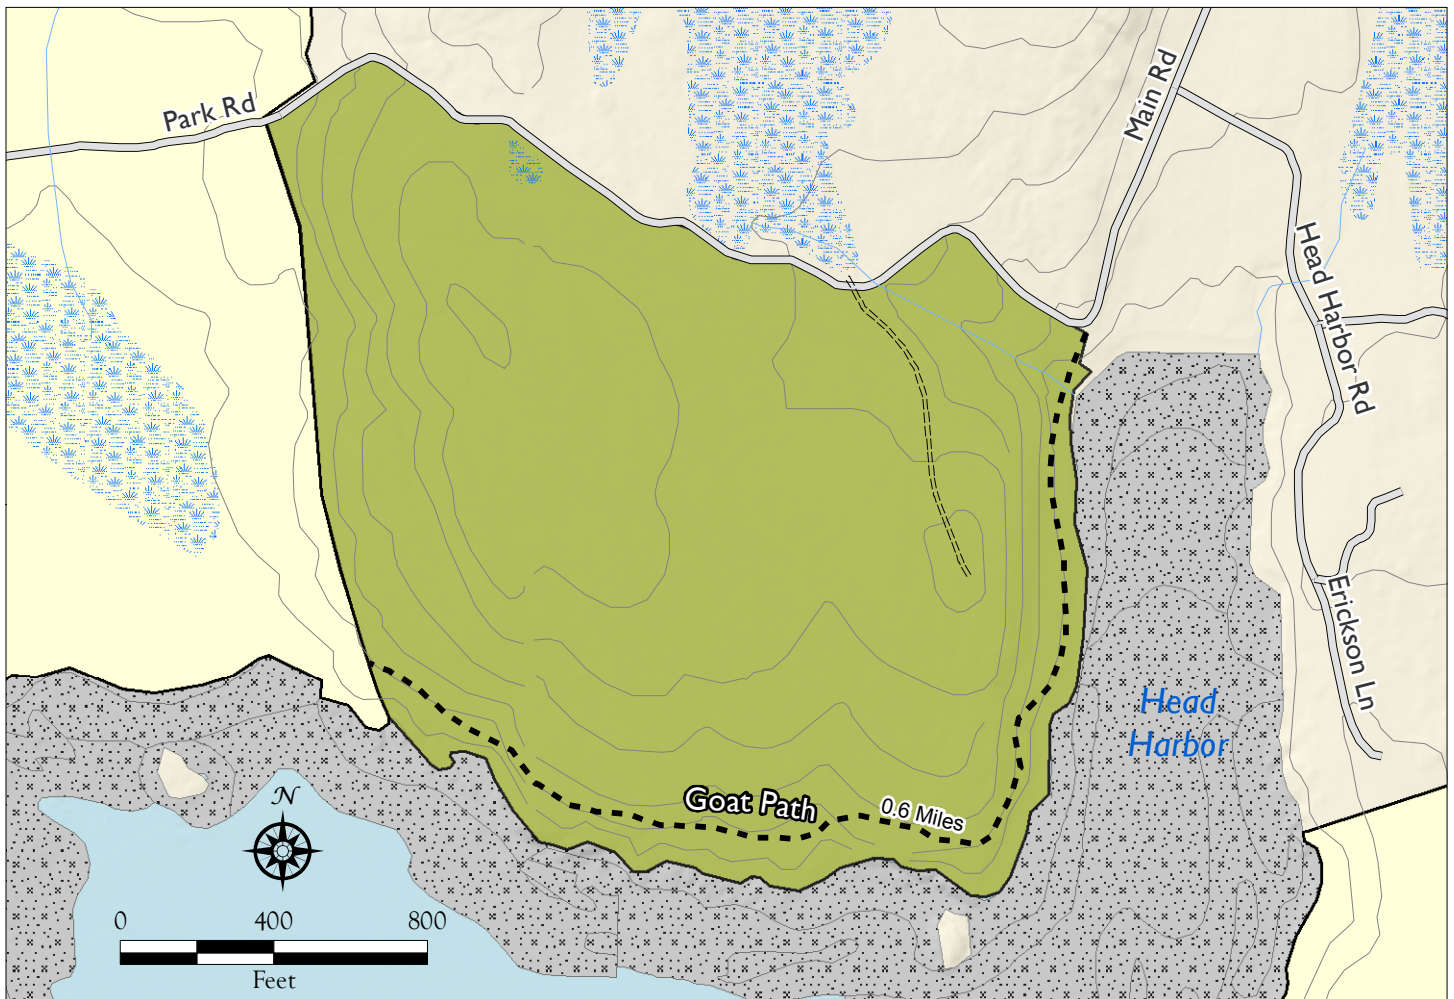

Head Harbor

Isle au Haut, Maine

Preserve Guidelines

- No camping permitted
- No fires permitted
- Carry out all trash and pet waste
 - Including human and pet waste and toilet paper
- Keep pets under control
- Please respect the privacy of preserve neighbors
- Do not remove archaeological artifacts
- Stay on established trails
 - Foot traffic only - trails are not suitable for wheeled vehicles

Legend

-  Preserve
-  Acadia NP Boundary
-  Trail
-  Unpaved Road
-  Wetlands
-  Intertidal Zone