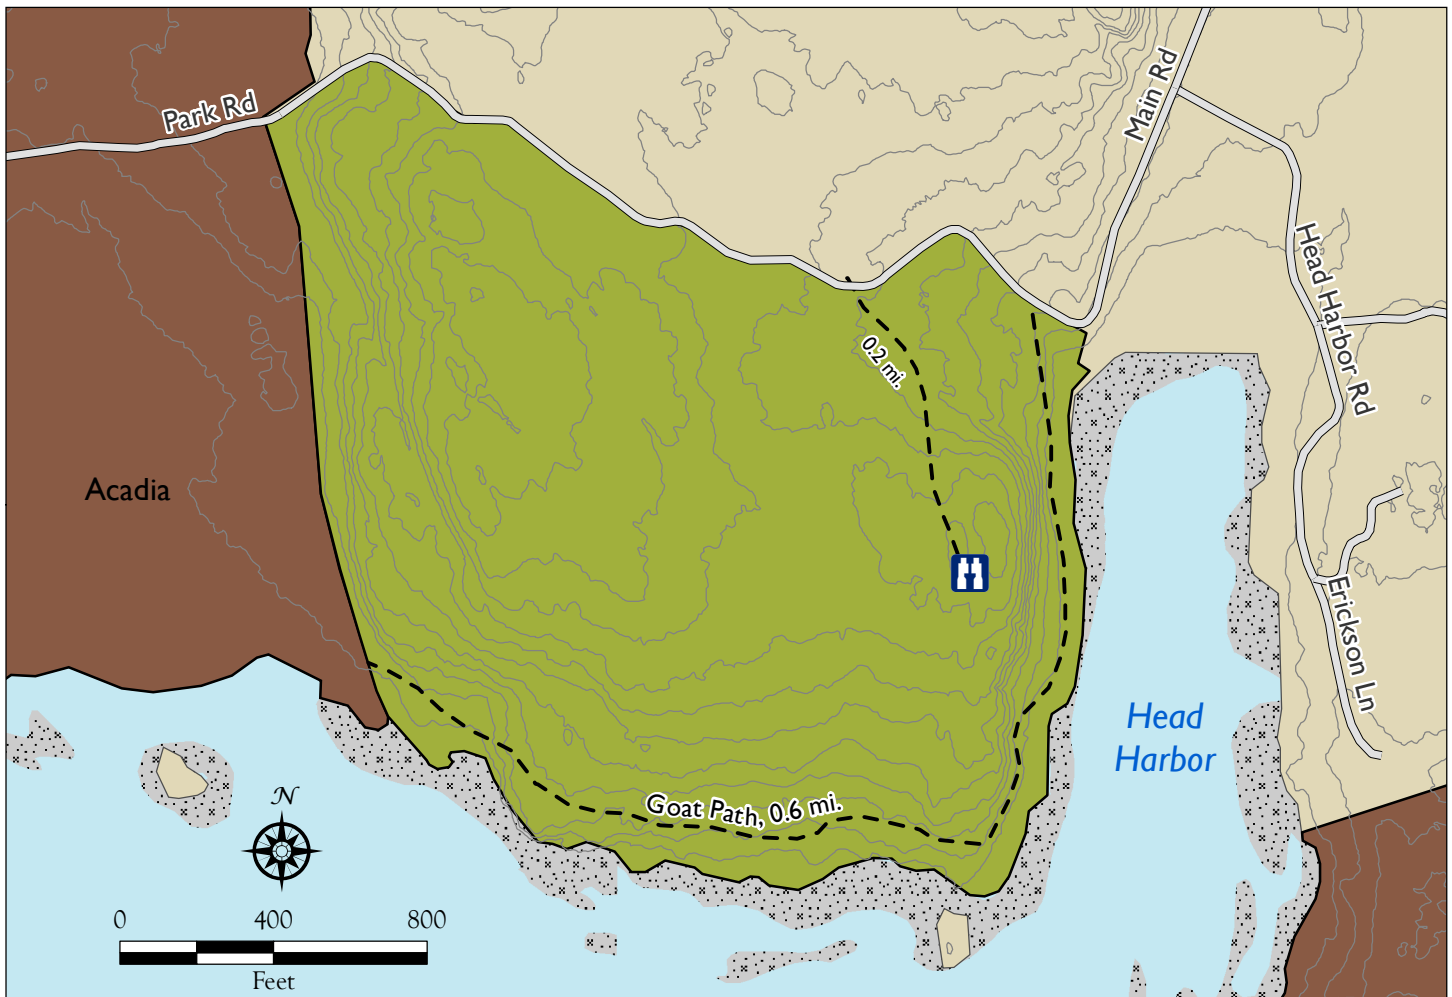

# Head Harbor

Isle au Haut, Maine

## Legend

-  Viewpoint
-  Trails
-  10' Contours
-  MCHT Preserve
-  Acadia National Park
-  Intertidal Ledge