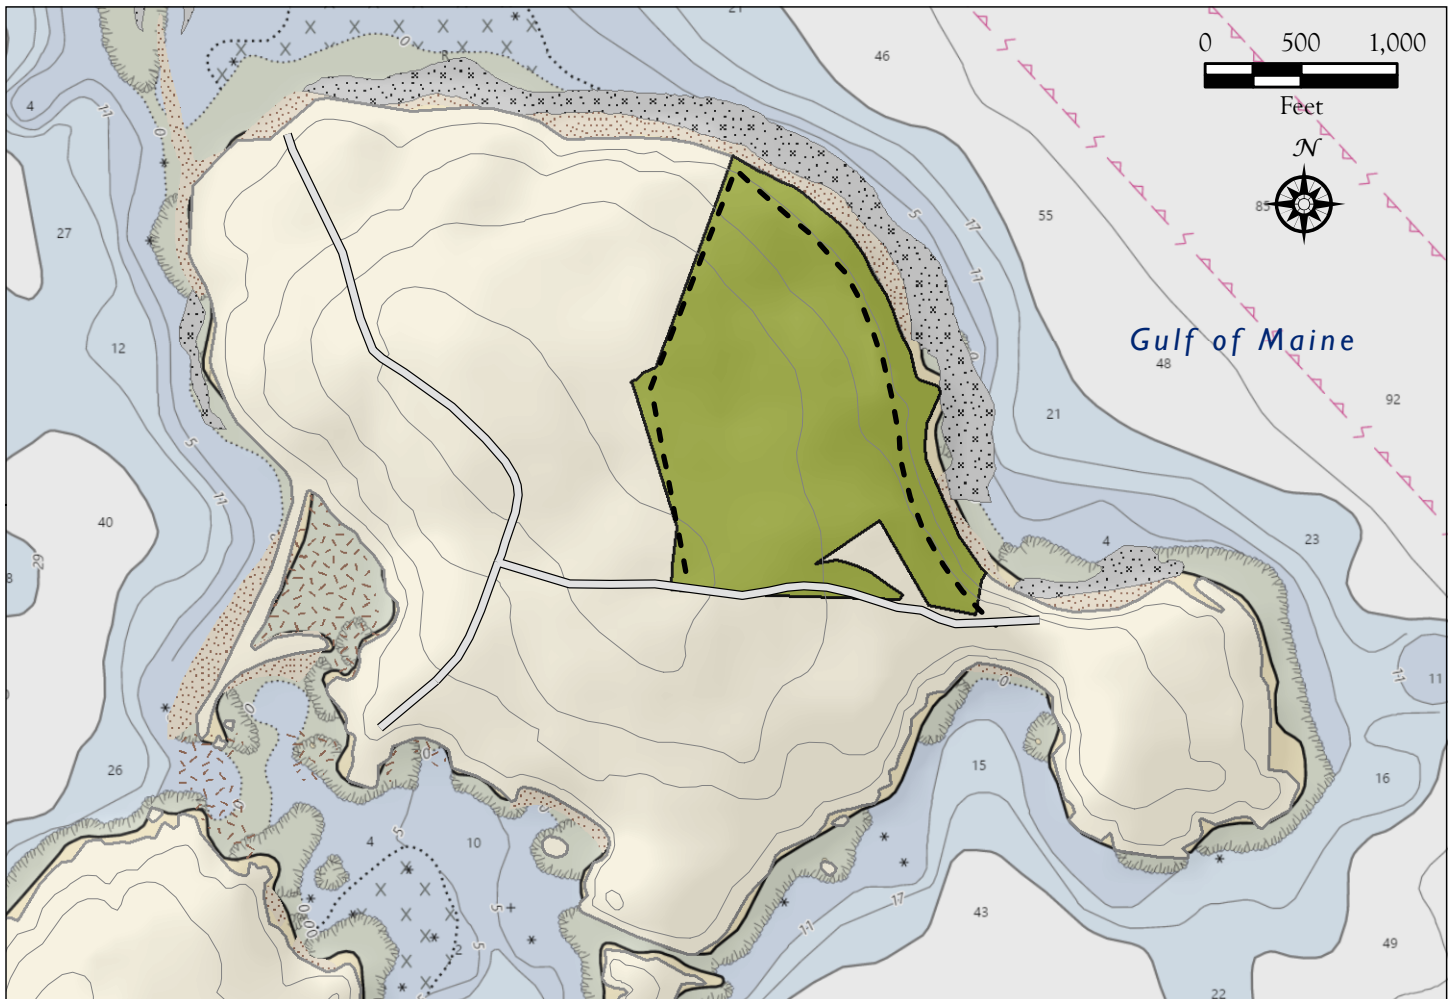

# Great Gott Island

Tremont, Maine

## Legend

-  Preserve
-  Intertidal Ledge
-  Beach
-  Mud Flats
-  Trail
-  Roads
-  20' Contours