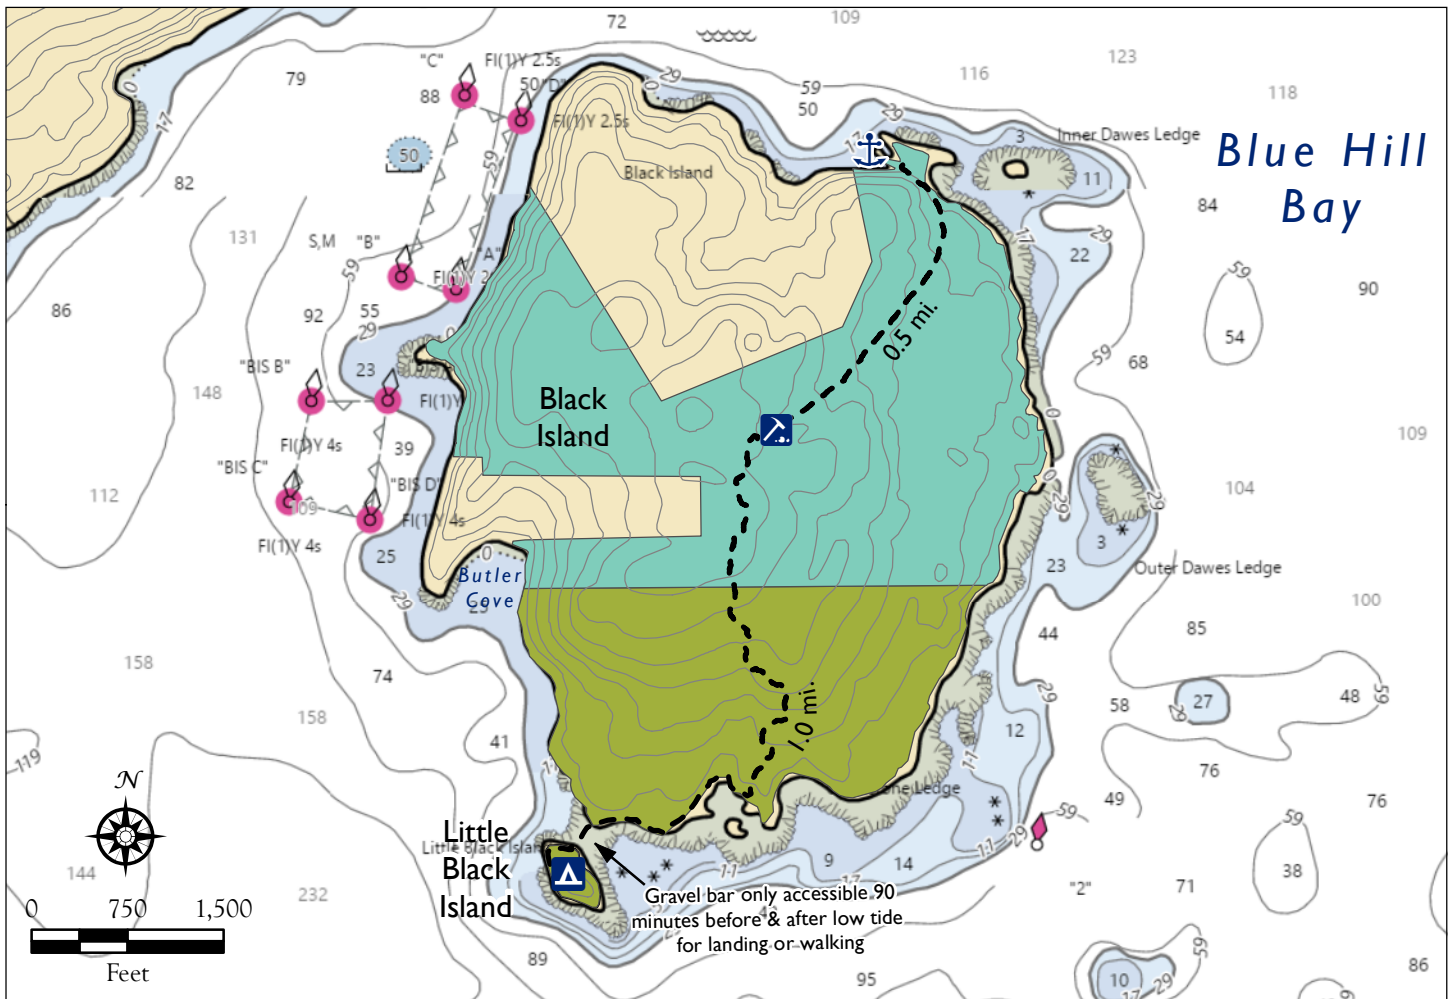

Black and Little Black Islands

Frenchboro, Maine

Preserve Guidelines

- Camp at established campsite
 - Limit stay to two nights
 - Commercial users by permission only. Please call 207-729-7366
- Fires by permit only - Maine state law
 - Contact Maine Forest Service at 1-800-750-9777 for permit
 - Keep all fires below high tide line - do not build fire rings
 - Do not cut or break tree limbs, dead or alive
 - Leave no fire unattended
 - Completely extinguish all fires
- Carry out all trash
 - Including human and pet waste and toilet paper
- Keep pets under control
- Please respect the privacy of preserve neighbors
- Do not remove archaeological artifacts

Legend

-  Preserve
-  Easement
-  Trail
-  20' Contours
-  Campsite
-  Old Quarry
-  Quarry Wharf