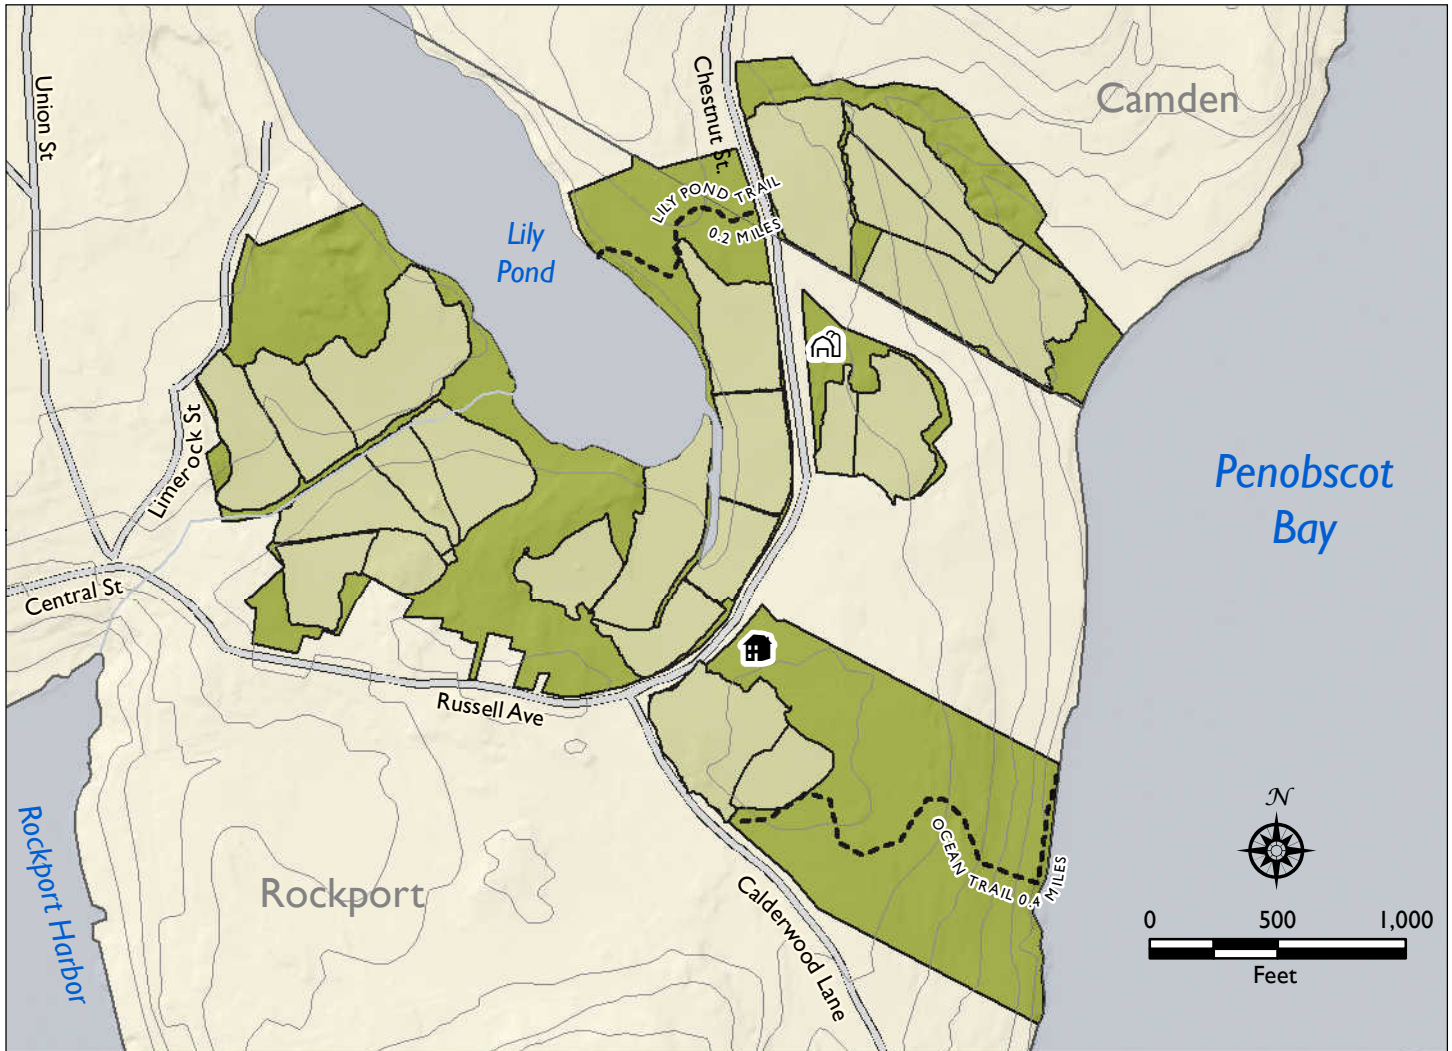

Aldermere Farm

Rockport & Camden, Maine

Preserve Guidelines

- No Camping Permitted
- No Fires Permitted
- Stay on Established Trails
- Trails Are Not Suitable for Wheeled Vehicles
- Carry Out All Trash
 - Including Human and Pet Waste and Toilet Paper
- Public Parking Only Available Along Russell Ave.
- Please Respect the Privacy of Preserve Neighbors

Legend

-  Preserve
-  Pastures
-  20' Contours
-  Trails
-  Farm - 20 Russell Ave.
-  Office - 70 Russell Ave.