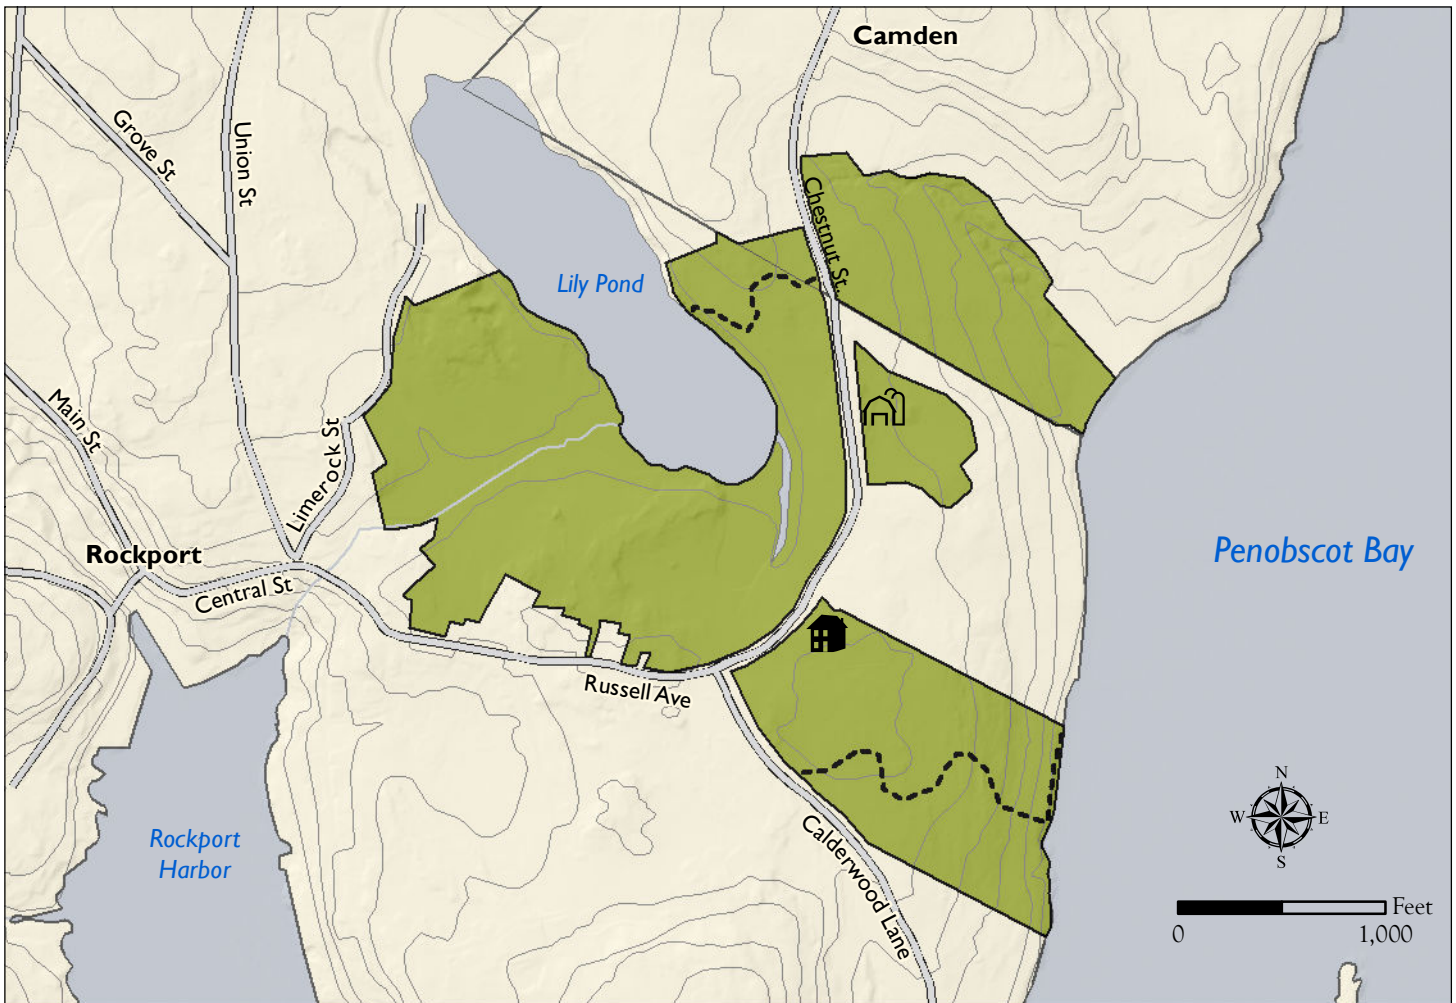

# Aldermere Farm

Rockport & Camden, Maine

## Legend

-  Preserve
-  20' Contours
-  Trails
-  Farm - 20 Russell Ave.
-  Office - 70 Russell Ave.