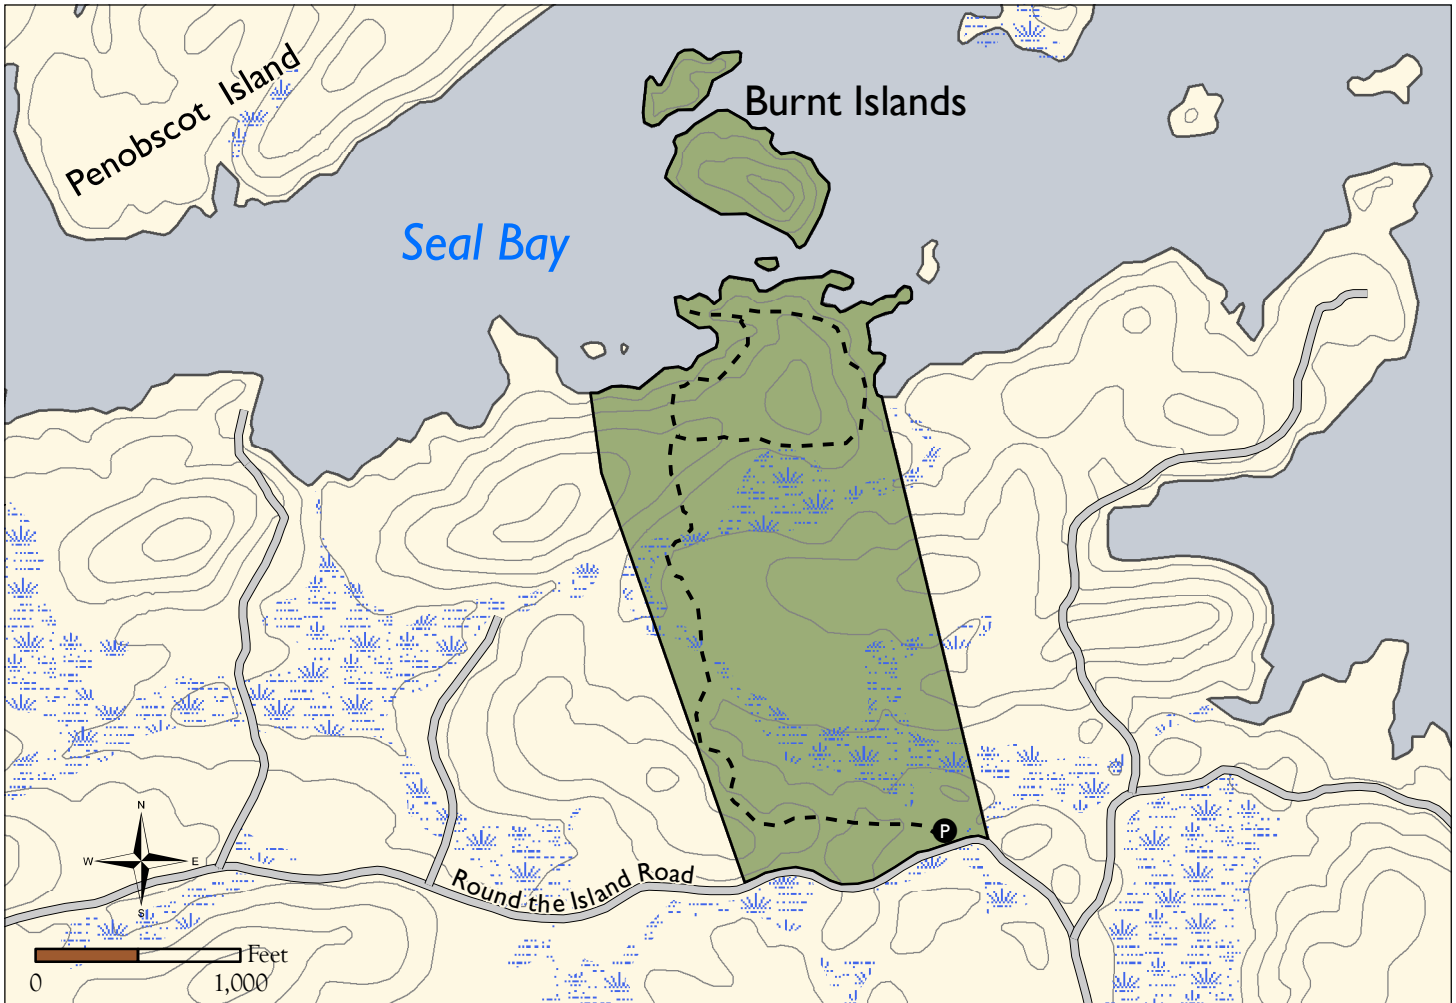

Huber Preserve

Vinalhaven, Maine

Preserve Guidelines

- No Camping Permitted
- No Fires Permitted
- Carry Out All Trash
 - Including Human and Pet Waste and Toilet Paper
- Stay on Established Trails
 - Foot Traffic Only - Trails are Not Suitable for Wheeled Vehicles
- Do Not Remove Archaeological Artifacts
- Please Respect the Privacy of Preserve Neighbors

Legend

-  Preserve
-  Wetlands
-  Trail
-  Roads
-  20' Contours
-  Parking Area