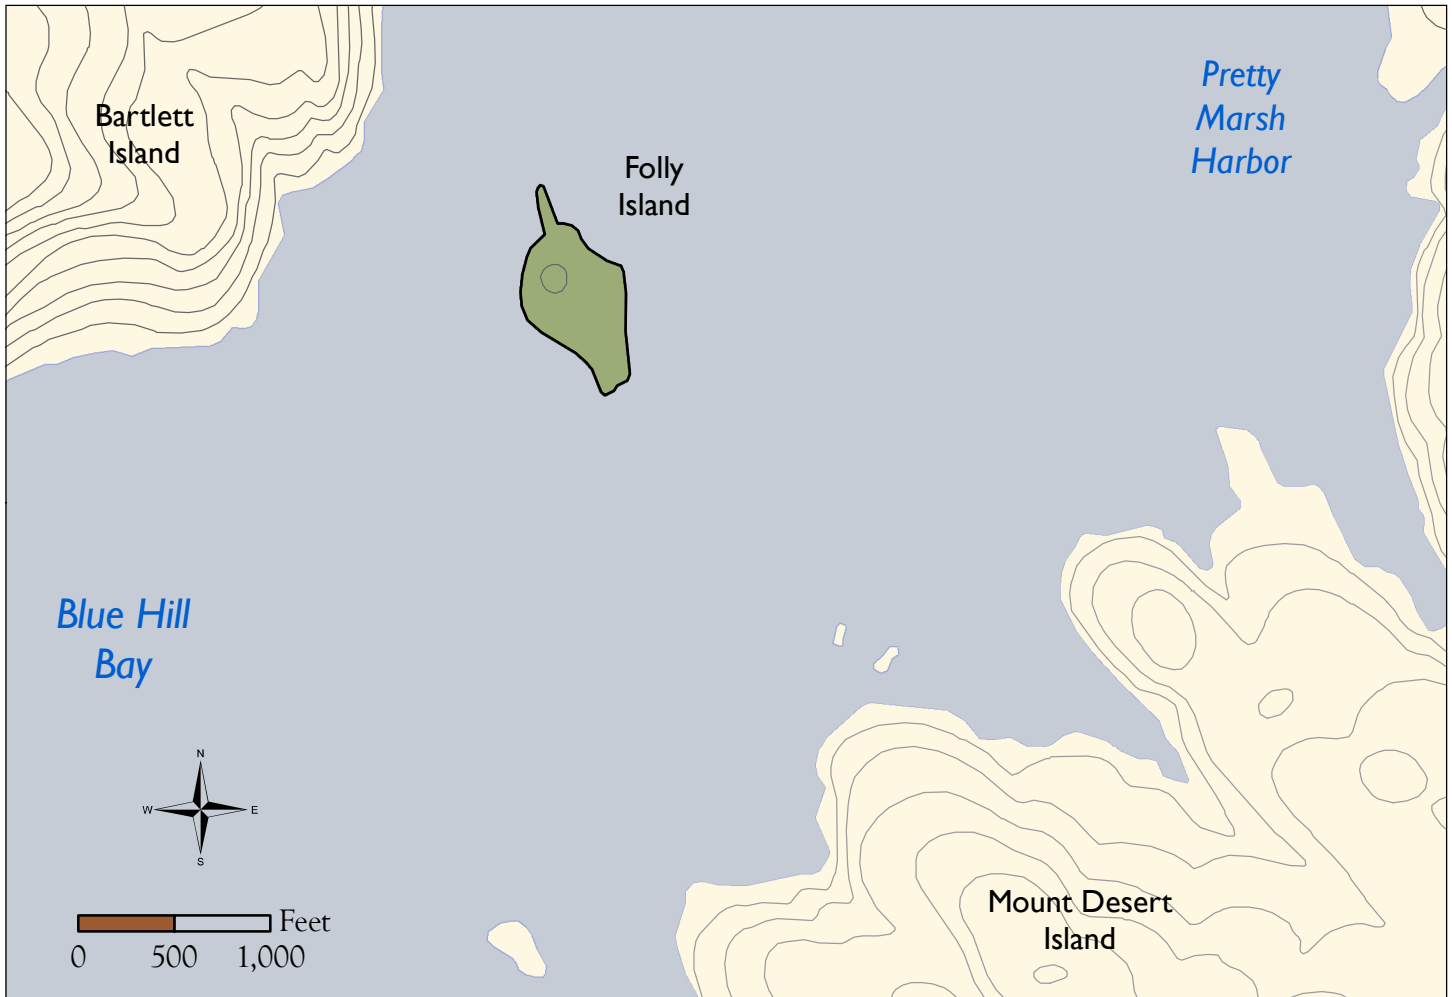

# Folly Island Preserve

Mount Desert, Maine

## Legend

-  Preserve
-  6 m contour lines