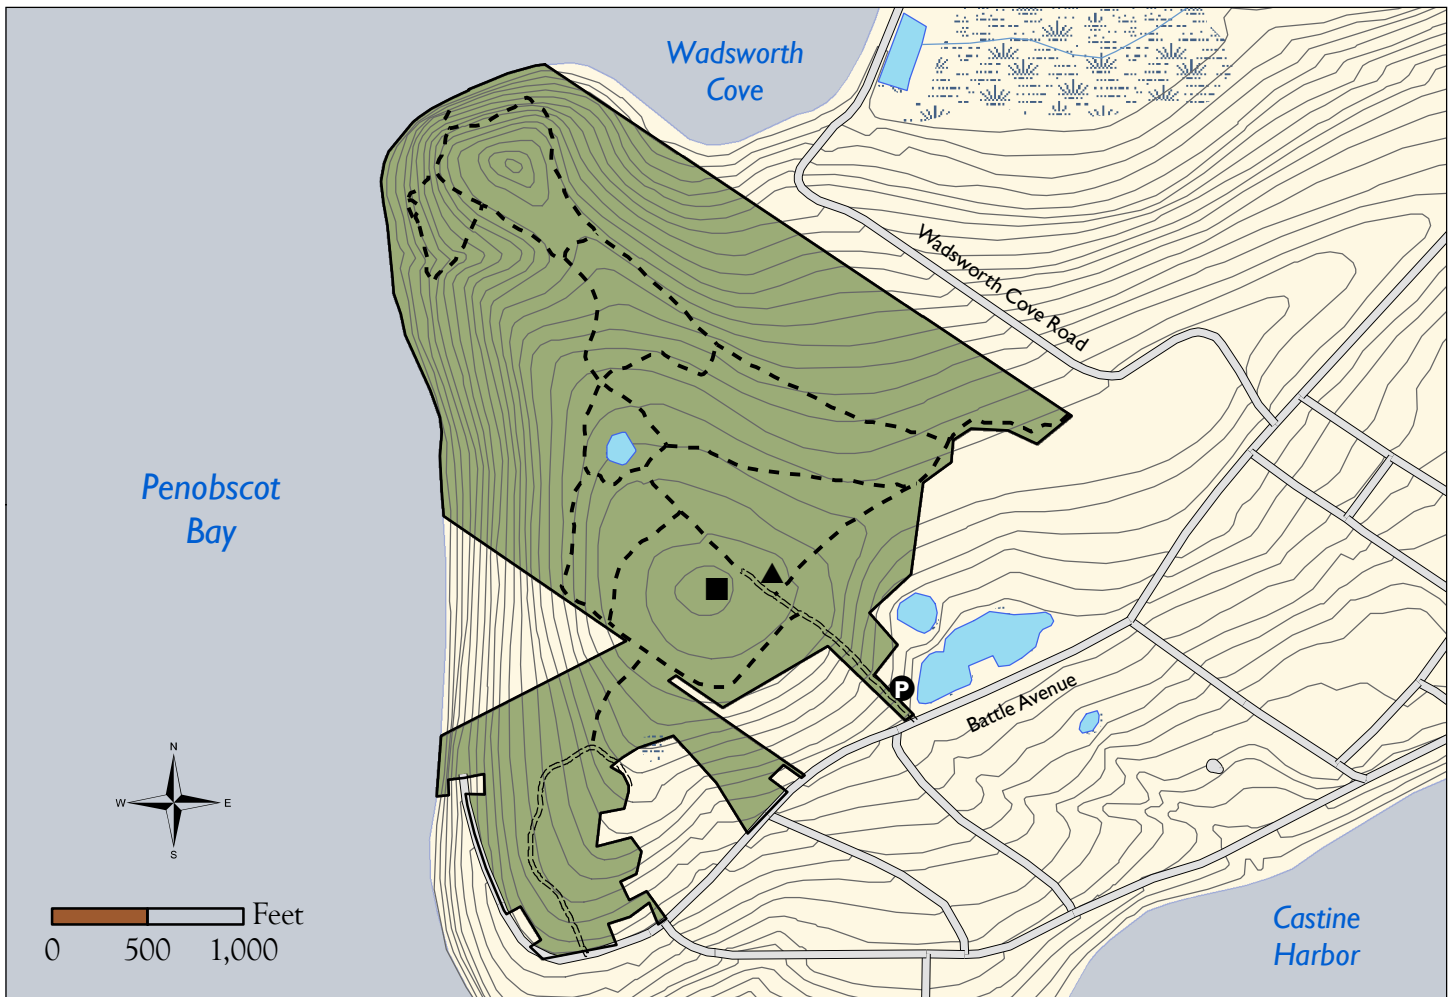

# Witherle Woods Preserve

Castine, Maine

## Legend

-  Preserve
-  Trails
-  Unpaved Roads
-  10' Contours
-  Wetlands
-  Castine Town Reservoir
-  Information
-  Parking