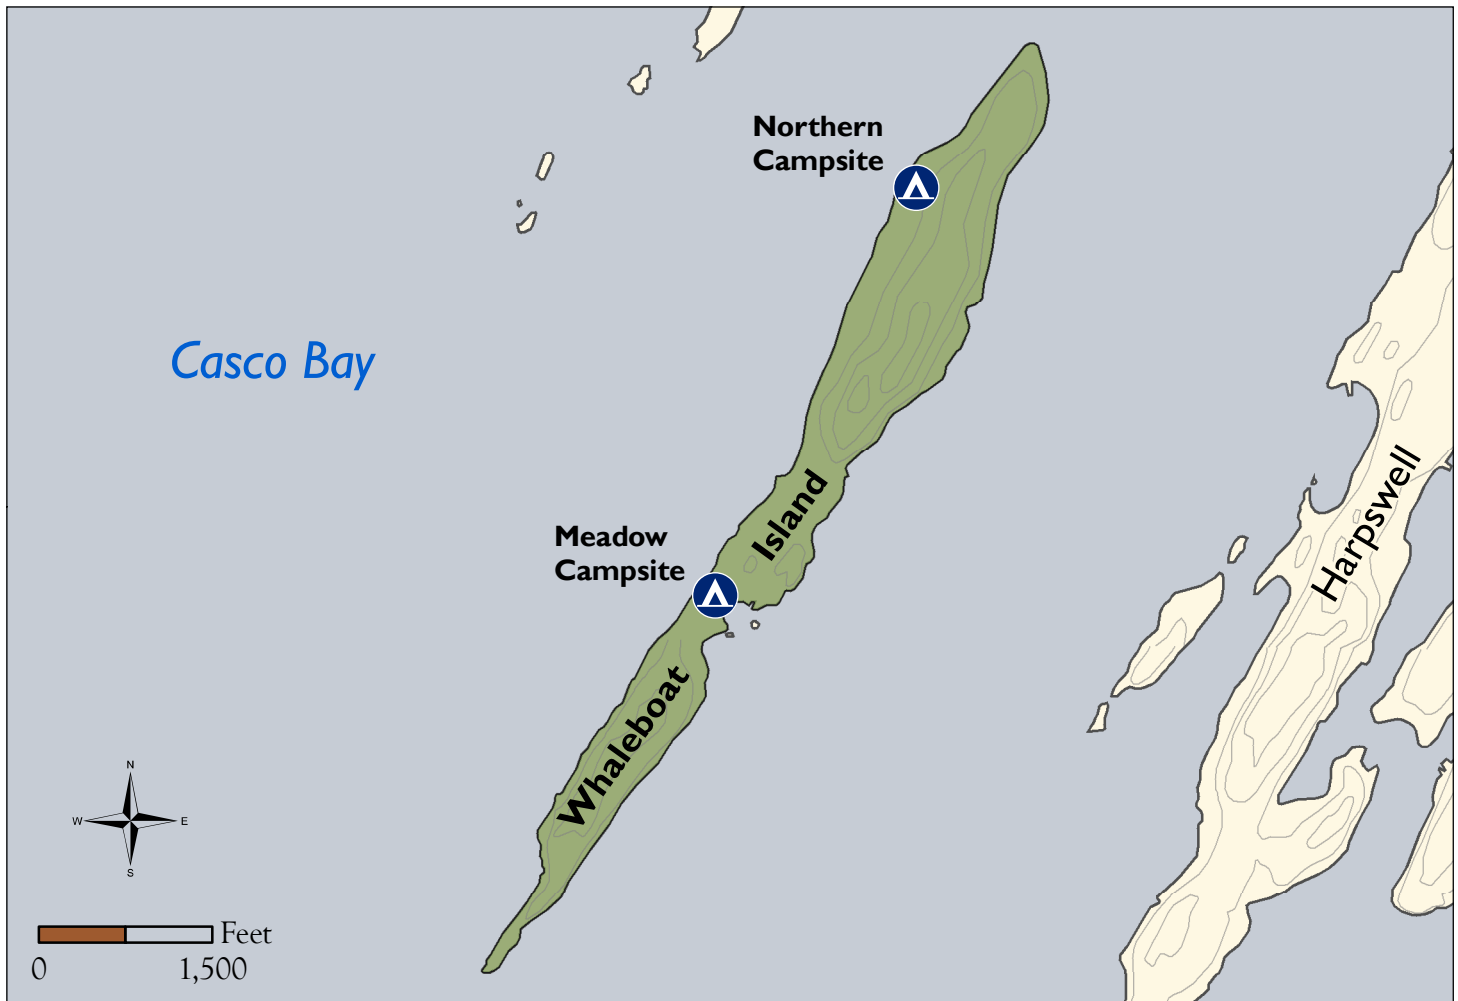

Whaleboat Island Preserve

Harpswell, Maine

Preserve Guidelines

- **Fires by Permit Only - Maine State Law**
  - Contact Maine Forest Service at 207-827-1800 for permit
  - Keep All Fires Below High Tide Line
  - Do Not Cut or Break Tree Limbs, Dead or Alive
  - Leave No Fire Unattended
  - Completely Extinguish All Fires
- **Camp At Established Campsites**
  - Groups of 6 or More and Commercial Users by Permission Only (Please Call 207-729-7366)
  - Limit Stay to 2 Nights
- **Carry Out All Trash**
  - Including Human and Pet Waste and Toilet Paper
- **Keep Pets Under Control**

Legend

- Preserve
- 20' Contours
- Campsites