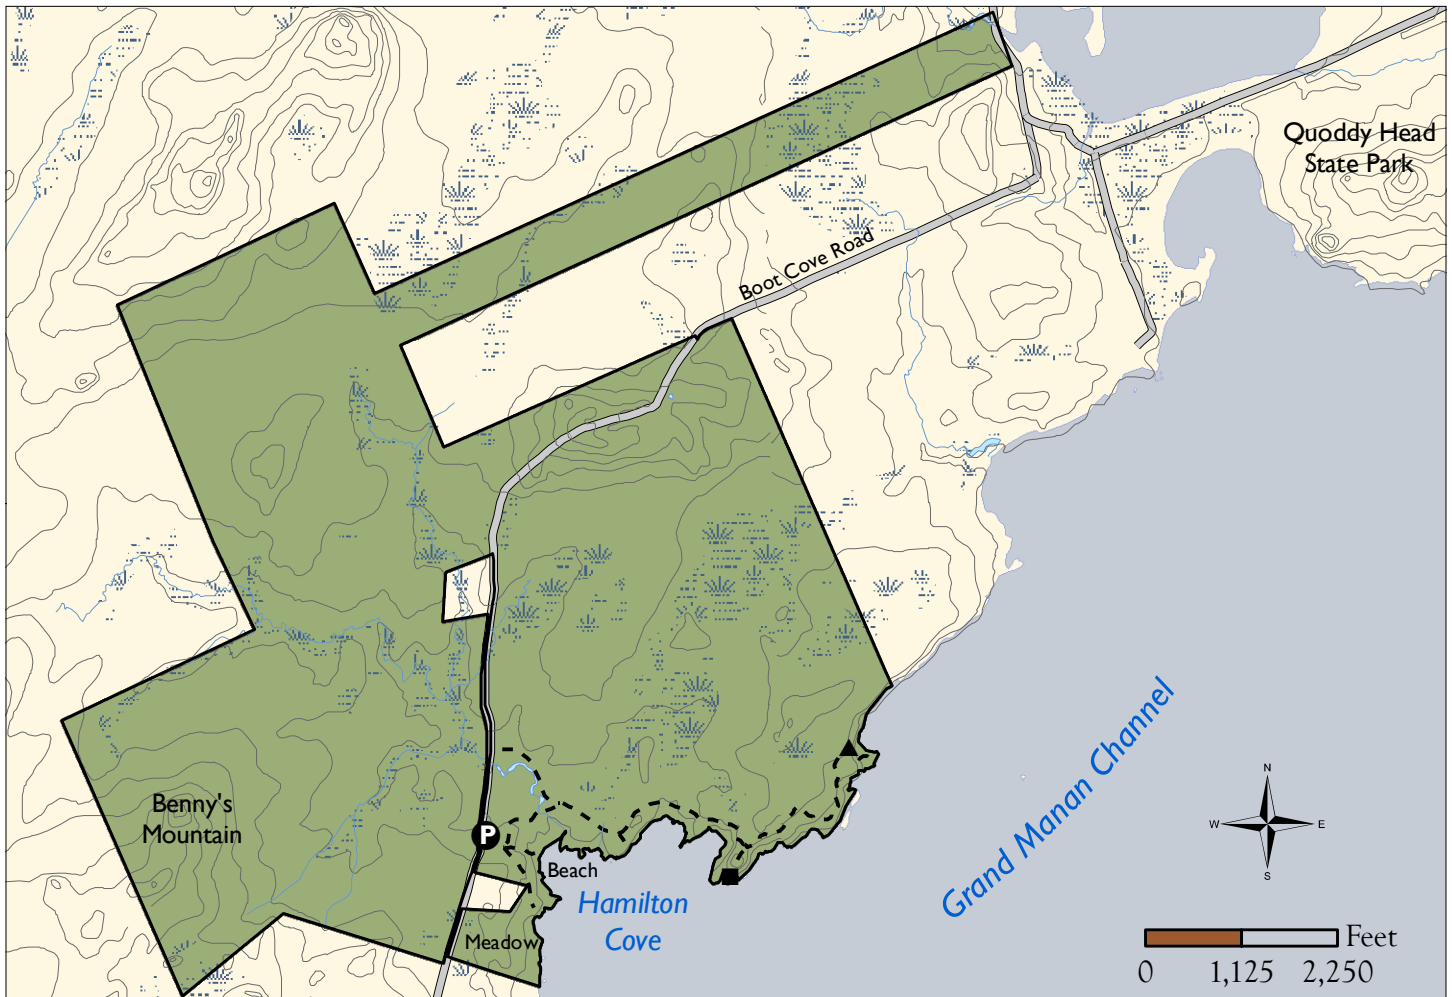

# Hamilton Cove Preserve

Lubec, Maine

## Legend

- Preserve
- Parking
- Trails
- Bench
- Platform
- 20' Contours
- Wetlands