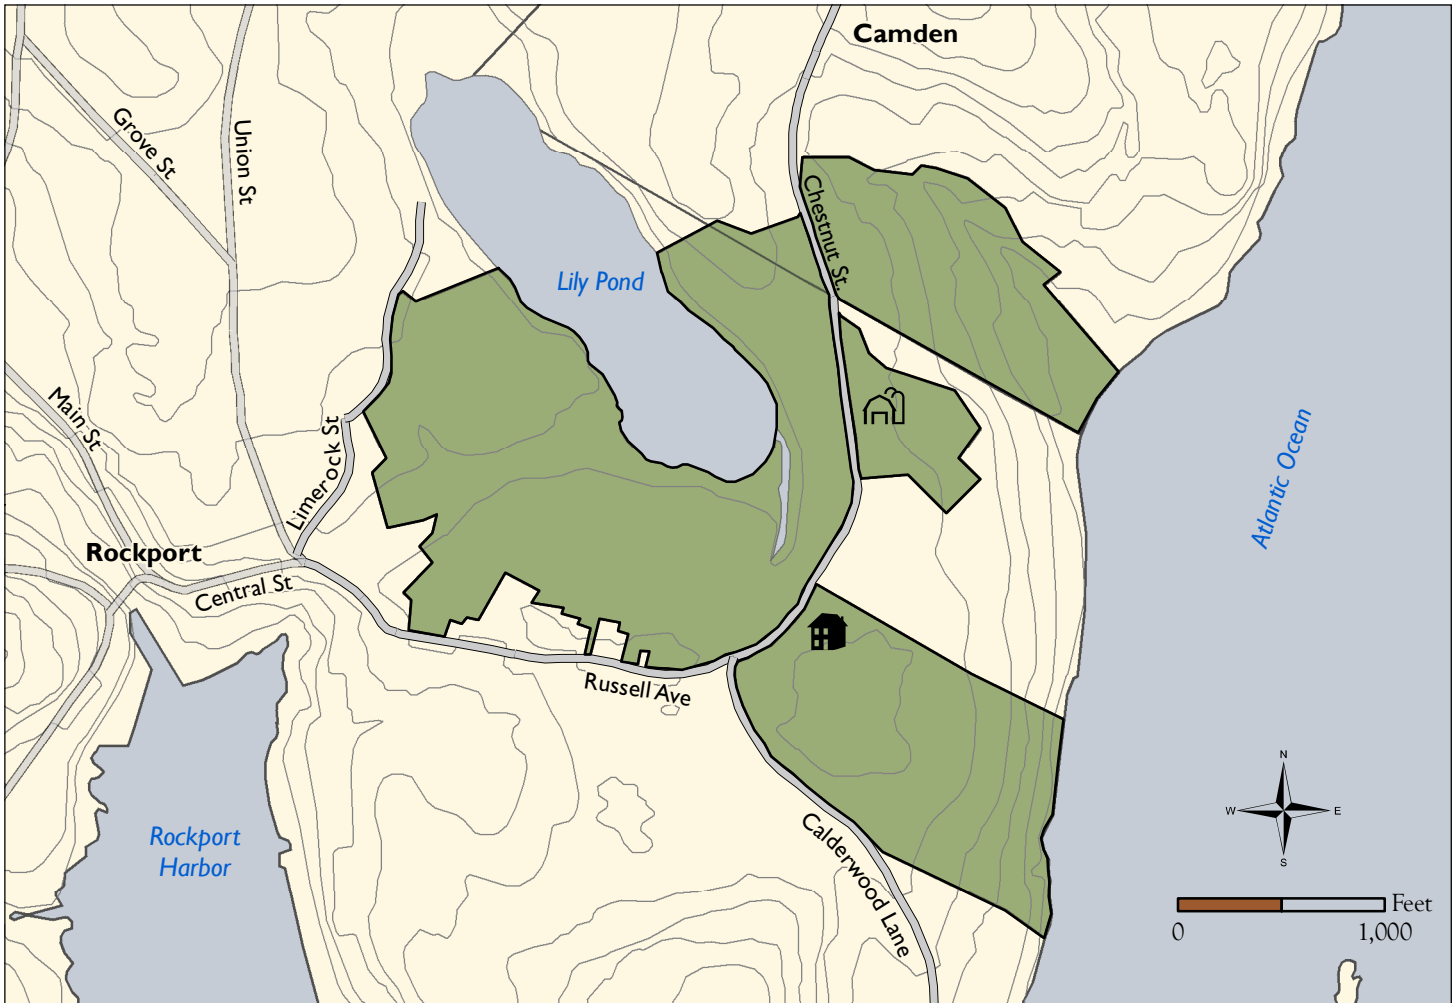

Aldermere Farm

Rockport & Camden, Maine

Preserve Guidelines

- No Camping Permitted
- No Fires Permitted
- Carry Out All Trash
 - Including Human and Pet Waste and Toilet Paper
- Public Parking Only Available Along Russell Ave.
- Please Respect the Privacy of Preserve Neighbors

Legend

-  Preserve
-  Roads
-  20' contours
-  Farm - 20 Russell Ave.
-  Office - 70 Russell Ave.